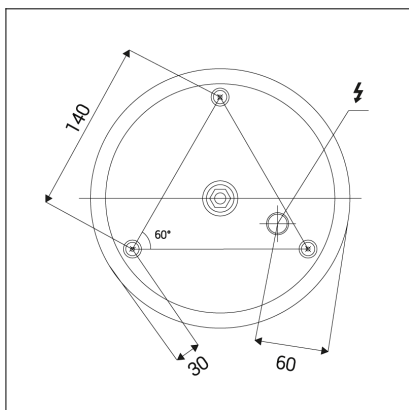

BELLA SLIM 58 P-Z, CF

Code:	3273278
Color:	COFFEE / 8025
Material:	ALUMINIUM/PMMA
Power:	48W
Color temperature:	2700K/3000K/4000K
Lumen output:	3360lm
Efficacy:	70lm/W
Color rendering index:	90+
SDCM:	< 3
Light beam angle:	160°
Light Source:	LED
Dimmable:	ON/OFF
LED lifetime:	L80B20 50.000h
Driver:	1200 mA
Voltage / Frequency:	220-240V AC, 50-60Hz
Dimensions luminaire:	d580x35 mm
Product weight kg:	2
Length suspension:	2500 mm
Package dimensions:	630x630x100 mm