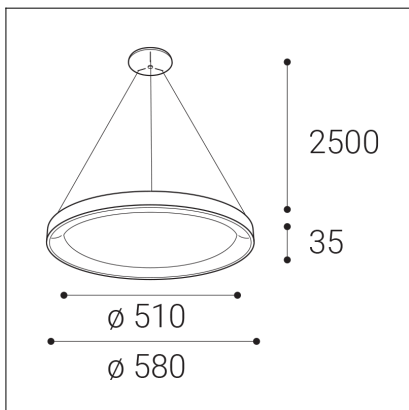

BELLA SLIM 58 P-Z, CF

Code:	3273278
Color:	COFFEE / 8025
Material:	ALUMINIUM/PMMA
Power:	48W
Color temperature:	2700K/3000K/4000K
Lumen output:	3360lm
Efficacy:	70lm/W
Color rendering index:	90+
SDCM:	< 3
Light beam angle:	160°
Light Source:	LED
Dimmable:	ON/OFF
LED lifetime:	L80B20 50.000h
Driver:	1200 mA
Voltage / Frequency:	220-240V AC, 50-60Hz
Dimensions luminaire:	d580x35 mm
Product weight kg:	2
Length suspension:	2500 mm
Package dimensions:	630x630x100 mm