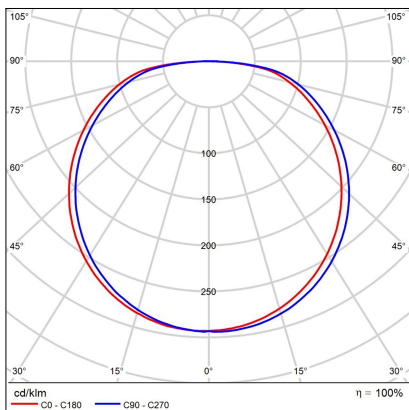

BELLA SLIM 58 P-Z, CF

Code:	3273278
Color:	COFFEE / 8025
Material:	ALUMINIUM/PMMA
Power:	48W
Color temperature:	2700K/3000K/4000K
Lumen output:	3360lm
Efficacy:	70lm/W
Color rendering index:	90+
SDCM:	< 3
Light beam angle:	160°
Light Source:	LED
Dimmable:	ON/OFF
LED lifetime:	L80B20 50.000h
Driver:	1200 mA
Voltage / Frequency:	220-240V AC, 50-60Hz
Dimensions luminaire:	d580x35 mm
Product weight kg:	2
Length suspension:	2500 mm
Package dimensions:	630x630x100 mm