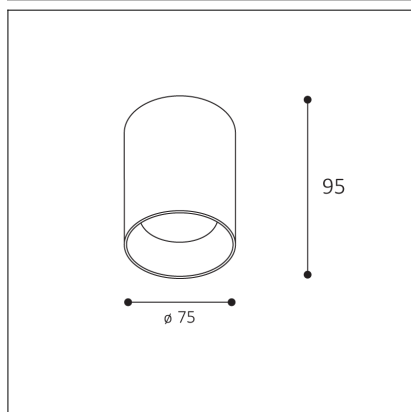

# TINY II M, CF

<b>Code:</b>	1480458DT
<b>Color:</b>	COFFEE / 8025
<b>Material:</b>	ALUMINIUM/PMMA
<b>Power:</b>	11W
<b>Color temperature:</b>	3000K/3500K/4000K
<b>Lumen output:</b>	970lm
<b>Efficacy:</b>	90lm/W
<b>Color rendering index:</b>	90+
<b>SDCM:</b>	< 3
<b>Light beam angle:</b>	38°
<b>Light Source:</b>	LED
<b>Dimmable:</b>	TRIAC
<b>LED lifetime:</b>	L80 B20 50.000h
<b>Driver:</b>	260 mA
<b>Voltage / Frequency:</b>	220-240V AC, 50-60Hz
<b>Dimensions luminaire:</b>	d75x95 mm
<b>Product weight kg:</b>	0.4
<b>Package dimensions:</b>	80x80x115 mm
<b>Remark:</b>	wall mountable - yes