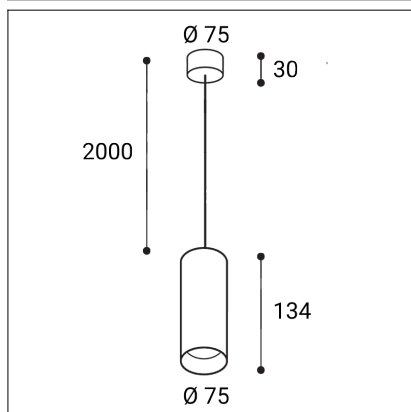

# TINY II L Z, B

<b>Code:</b>	3480523
<b>Color:</b>	BLACK / 9017
<b>Material:</b>	ALUMINIUM/PMMA
<b>Power:</b>	8W
<b>Color temperature:</b>	2700K
<b>Lumen output:</b>	720lm
<b>Efficacy:</b>	90lm/W
<b>Color rendering index:</b>	90+
<b>SDCM:</b>	< 3
<b>Light beam angle:</b>	38°
<b>Light Source:</b>	LED
<b>Dimmable:</b>	ON/OFF
<b>LED lifetime:</b>	L80 B20 50.000h
<b>Driver:</b>	200 mA
<b>Voltage / Frequency:</b>	220-240V AC, 50-60Hz
<b>Dimensions luminaire:</b>	d75x134 mm
<b>Product weight kg:</b>	0.6
<b>Length suspension:</b>	2000 mm
<b>Package dimensions:</b>	80x80x115+140x120x70 mm