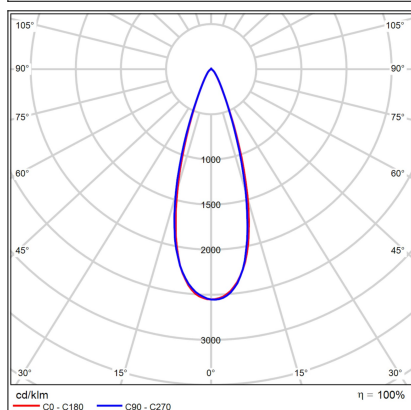

# TINY II L Z, B

<b>Code:</b>	3480523
<b>Color:</b>	BLACK / 9017
<b>Material:</b>	ALUMINIUM/PMMA
<b>Power:</b>	8W
<b>Color temperature:</b>	2700K
<b>Lumen output:</b>	720lm
<b>Efficacy:</b>	90lm/W
<b>Color rendering index:</b>	90+
<b>SDCM:</b>	< 3
<b>Light beam angle:</b>	38°
<b>Light Source:</b>	LED
<b>Dimmable:</b>	ON/OFF
<b>LED lifetime:</b>	L80 B20 50.000h
<b>Driver:</b>	200 mA
<b>Voltage / Frequency:</b>	220-240V AC, 50-60Hz
<b>Dimensions luminaire:</b>	d75x134 mm
<b>Product weight kg:</b>	0.6
<b>Length suspension:</b>	2000 mm
<b>Package dimensions:</b>	80x80x115+140x120x70 mm