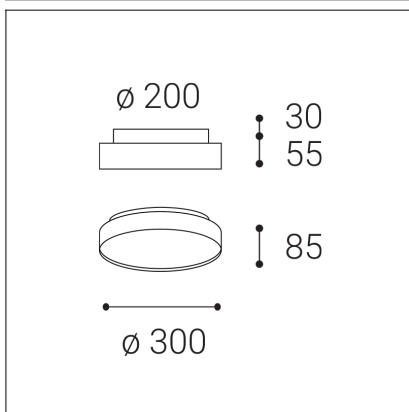

TORO 30 P/N, B

Code:	1276673DT
Color:	BLACK / 9017
Material:	ALUMINIUM/PC
Power:	20+5W
Color temperature:	2700K/3000K/4000K
Lumen output:	1500+375lm
Efficacy:	75lm/W
Color rendering index:	90+
SDCM:	< 3
Light beam angle:	160°
Light Source:	LED
Dimmable:	TRIAC
LED lifetime:	L80B20 50.000h
Driver:	500 + 150 mA
Voltage / Frequency:	220-240V AC, 50-60Hz
Dimensions luminaire:	d300x55 + 30 mm
Product weight kg:	2
Package dimensions:	340x340x110 mm
Remark:	wall mountable - yes