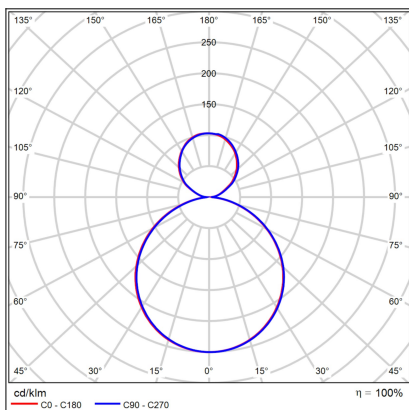

MOON 60, G

Code: 1274977DT
Color: GOLD / 1036
Material: METAL/PMMA
Power: 60W (50+10)
Color temperature: 2700K/3000K/4000K
Lumen output: 3500+700lm
Efficacy: 70lm/W
Color rendering index: 90+
SDCM: < 3
Light beam angle: 160°
Light Source: LED
Dimmable: TRIAC
LED lifetime: L80B20 50.000h
Driver: 1200 + 250 mA
Voltage / Frequency: 220-240V AC, 50-60Hz
Dimensions luminaire: d600x70 mm
Product weight kg: 5.5
Package dimensions: 660x660x95 mm
Remark: wall mountable - yes