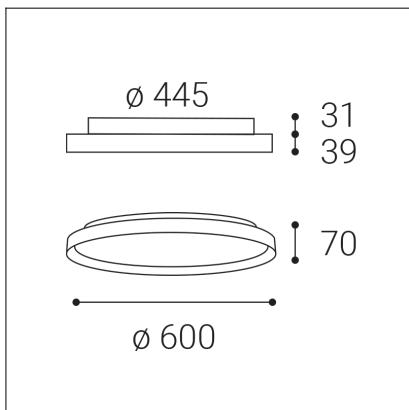

MOON 60, G

Code: 1274977DT
Color: GOLD / 1036
Material: METAL/PMMA
Power: 60W (50+10)
Color temperature: 2700K/3000K/4000K
Lumen output: 3500+700lm
Efficacy: 70lm/W
Color rendering index: 90+
SDCM: < 3
Light beam angle: 160°
Light Source: LED
Dimmable: TRIAC
LED lifetime: L80B20 50.000h
Driver: 1200 + 250 mA
Voltage / Frequency: 220-240V AC, 50-60Hz
Dimensions luminaire: d600x70 mm
Product weight kg: 5.5
Package dimensions: 660x660x95 mm
Remark: wall mountable - yes