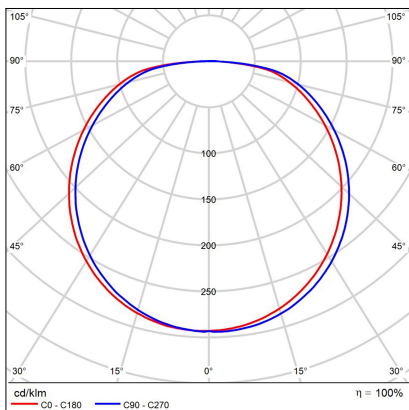

BELLA SLIM 48, W

Code: 1271671
Color: WHITE / 9003
Material: ALUMINIUM/PMMA
Power: 38W
Color temperature: 2700K/3000K/4000K
Lumen output: 2660lm
Efficacy: 70lm/W
Color rendering index: 90+
SDCM: < 3
Light beam angle: 160°
Light Source: LED
Dimmable: ON/OFF
LED lifetime: L80B20 50.000h
Driver: 950 mA
Voltage / Frequency: 220-240V AC, 50-60Hz
Dimensions luminaire: d480x60 mm
Product weight kg: 2.4
Package dimensions: 520x520x85 mm
Remark: wall mountable - yes