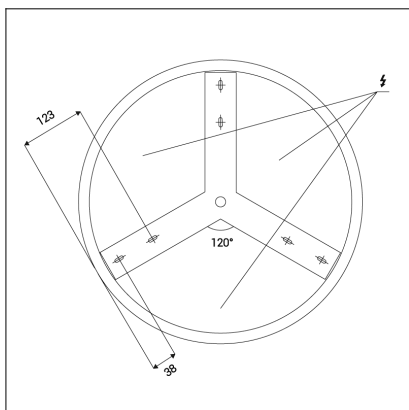

BELLA SLIM 48, W

Code: 1271671
Color: WHITE / 9003
Material: ALUMINIUM/PMMA
Power: 38W
Color temperature: 2700K/3000K/4000K
Lumen output: 2660lm
Efficacy: 70lm/W
Color rendering index: 90+
SDCM: < 3
Light beam angle: 160°
Light Source: LED
Dimmable: ON/OFF
LED lifetime: L80B20 50.000h
Driver: 950 mA
Voltage / Frequency: 220-240V AC, 50-60Hz
Dimensions luminaire: d480x60 mm
Product weight kg: 2.4
Package dimensions: 520x520x85 mm
Remark: wall mountable - yes