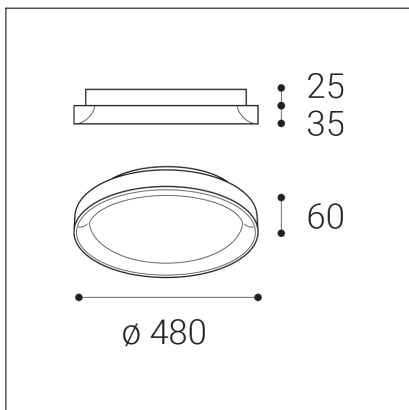

BELLA SLIM 48, W

Code: 1271671
Color: WHITE / 9003
Material: ALUMINIUM/PMMA
Power: 38W
Color temperature: 2700K/3000K/4000K
Lumen output: 2660lm
Efficacy: 70lm/W
Color rendering index: 90+
SDCM: < 3
Light beam angle: 160°
Light Source: LED
Dimmable: ON/OFF
LED lifetime: L80B20 50.000h
Driver: 950 mA
Voltage / Frequency: 220-240V AC, 50-60Hz
Dimensions luminaire: d480x60 mm
Product weight kg: 2.4
Package dimensions: 520x520x85 mm
Remark: wall mountable - yes