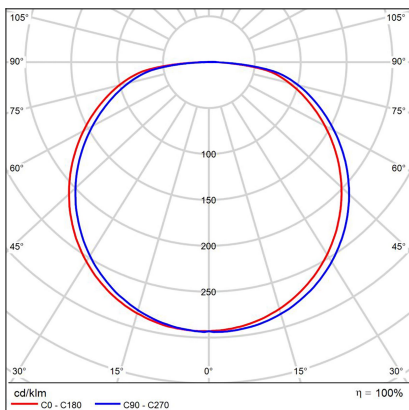

# BELLA SLIM 28, B

**Code:** 1274573

**Color:** BLACK / 9017

**Material:** ALUMINIUM/PMMA

**Power:** 20W

**Color temperature:** 2700K/3000K/4000K

**Lumen output:** 1400lm

**Efficacy:** 70lm/W

**Color rendering index:** 90+

**SDCM:** < 3

**Light beam angle:** 160°

**Light Source:** LED

**Dimmable:** ON/OFF

**LED lifetime:** L80B20 50.000h

**Driver:** 500 mA

**Voltage / Frequency:** 220-240V AC, 50-60Hz

**Dimensions luminaire:** d280x60 mm

**Product weight kg:** 1.4

**Package dimensions:** 320x320x70 mm

**Remark:** wall mountable - yes

**5**  
year  
warranty