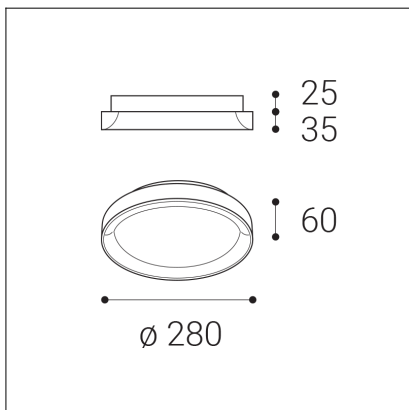

# BELLA SLIM 28, B

**Code:** 1274573

**Color:** BLACK / 9017

**Material:** ALUMINIUM/PMMA

**Power:** 20W

**Color temperature:** 2700K/3000K/4000K

**Lumen output:** 1400lm

**Efficacy:** 70lm/W

**Color rendering index:** 90+

**SDCM:** < 3

**Light beam angle:** 160°

**Light Source:** LED

**Dimmable:** ON/OFF

**LED lifetime:** L80B20 50.000h

**Driver:** 500 mA

**Voltage / Frequency:** 220-240V AC, 50-60Hz

**Dimensions luminaire:** d280x60 mm

**Product weight kg:** 1.4

**Package dimensions:** 320x320x70 mm

**Remark:** wall mountable - yes

**5**  
year  
warranty