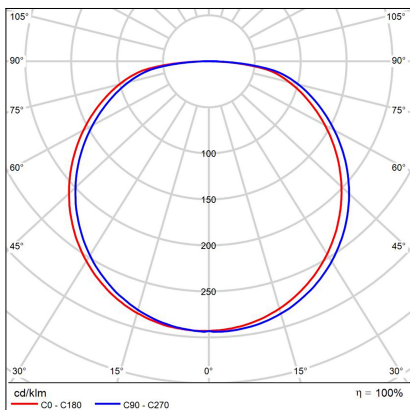

# BELLA SLIM 58 P-Z, CF

<b>Code:</b>	3273278D
<b>Color:</b>	COFFEE / 8025
<b>Material:</b>	ALUMINIUM/PMMA
<b>Power:</b>	48W
<b>Color temperature:</b>	2700K/3000K/4000K
<b>Lumen output:</b>	3360lm
<b>Efficacy:</b>	70lm/W
<b>Color rendering index:</b>	90+
<b>SDCM:</b>	< 3
<b>Light beam angle:</b>	160°
<b>Light Source:</b>	LED
<b>Dimmable:</b>	DALI/PUSH
<b>LED lifetime:</b>	L80B20 50.000h
<b>Driver:</b>	1200 mA
<b>Voltage / Frequency:</b>	220-240V AC, 50-60Hz
<b>Dimensions luminaire:</b>	d580x35 mm
<b>Product weight kg:</b>	2
<b>Length suspension:</b>	2500 mm
<b>Package dimensions:</b>	630x630x100 mm