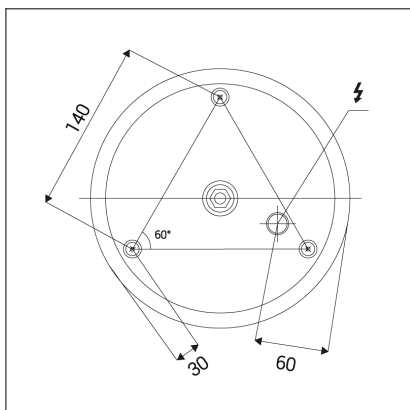

# BELLA SLIM 58 P-Z, CF

<b>Code:</b>	3273278D
<b>Color:</b>	COFFEE / 8025
<b>Material:</b>	ALUMINIUM/PMMA
<b>Power:</b>	48W
<b>Color temperature:</b>	2700K/3000K/4000K
<b>Lumen output:</b>	3360lm
<b>Efficacy:</b>	70lm/W
<b>Color rendering index:</b>	90+
<b>SDCM:</b>	< 3
<b>Light beam angle:</b>	160°
<b>Light Source:</b>	LED
<b>Dimmable:</b>	DALI/PUSH
<b>LED lifetime:</b>	L80B20 50.000h
<b>Driver:</b>	1200 mA
<b>Voltage / Frequency:</b>	220-240V AC, 50-60Hz
<b>Dimensions luminaire:</b>	d580x35 mm
<b>Product weight kg:</b>	2
<b>Length suspension:</b>	2500 mm
<b>Package dimensions:</b>	630x630x100 mm