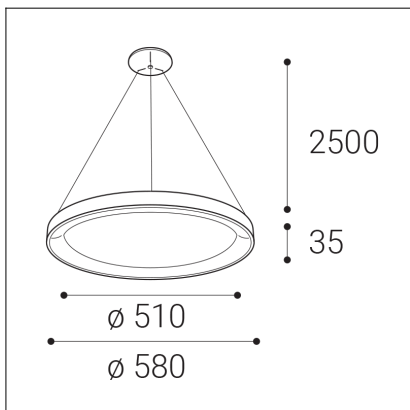

# BELLA SLIM 58 P-Z, CF

<b>Code:</b>	3273278D
<b>Color:</b>	COFFEE / 8025
<b>Material:</b>	ALUMINIUM/PMMA
<b>Power:</b>	48W
<b>Color temperature:</b>	2700K/3000K/4000K
<b>Lumen output:</b>	3360lm
<b>Efficacy:</b>	70lm/W
<b>Color rendering index:</b>	90+
<b>SDCM:</b>	< 3
<b>Light beam angle:</b>	160°
<b>Light Source:</b>	LED
<b>Dimmable:</b>	DALI/PUSH
<b>LED lifetime:</b>	L80B20 50.000h
<b>Driver:</b>	1200 mA
<b>Voltage / Frequency:</b>	220-240V AC, 50-60Hz
<b>Dimensions luminaire:</b>	d580x35 mm
<b>Product weight kg:</b>	2
<b>Length suspension:</b>	2500 mm
<b>Package dimensions:</b>	630x630x100 mm