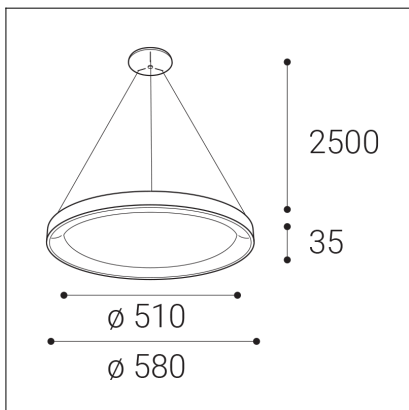

BELLA SLIM 58 P-Z, W

Code:	3273271DT
Color:	WHITE / 9003
Material:	ALUMINIUM/PMMA
Power:	48W
Color temperature:	2700K/3000K/4000K
Lumen output:	3360lm
Efficacy:	70lm/W
Color rendering index:	90+
SDCM:	< 3
Light beam angle:	160°
Light Source:	LED
Dimmable:	TRIAC
LED lifetime:	L80B20 50.000h
Driver:	1300 mA
Voltage / Frequency:	220-240V AC, 50-60Hz
Dimensions luminaire:	d580x35 mm
Product weight kg:	2
Length suspension:	2500 mm
Package dimensions:	630x630x100 mm