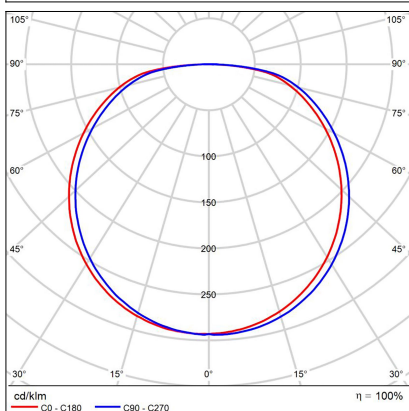

BELLA SLIM 58 P-Z, W

Code:	3273271DT
Color:	WHITE / 9003
Material:	ALUMINIUM/PMMA
Power:	48W
Color temperature:	2700K/3000K/4000K
Lumen output:	3360lm
Efficacy:	70lm/W
Color rendering index:	90+
SDCM:	< 3
Light beam angle:	160°
Light Source:	LED
Dimmable:	TRIAC
LED lifetime:	L80B20 50.000h
Driver:	1300 mA
Voltage / Frequency:	220-240V AC, 50-60Hz
Dimensions luminaire:	d580x35 mm
Product weight kg:	2
Length suspension:	2500 mm
Package dimensions:	630x630x100 mm