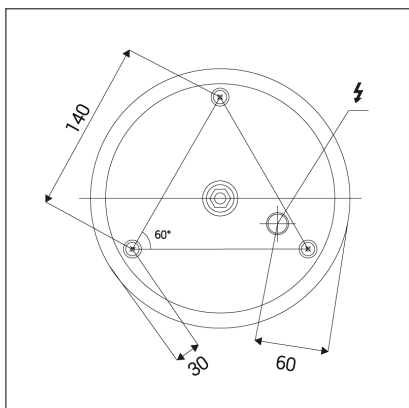

BELLA SLIM 58 P-Z, W

Code:	3273271DT
Color:	WHITE / 9003
Material:	ALUMINIUM/PMMA
Power:	48W
Color temperature:	2700K/3000K/4000K
Lumen output:	3360lm
Efficacy:	70lm/W
Color rendering index:	90+
SDCM:	< 3
Light beam angle:	160°
Light Source:	LED
Dimmable:	TRIAC
LED lifetime:	L80B20 50.000h
Driver:	1300 mA
Voltage / Frequency:	220-240V AC, 50-60Hz
Dimensions luminaire:	d580x35 mm
Product weight kg:	2
Length suspension:	2500 mm
Package dimensions:	630x630x100 mm