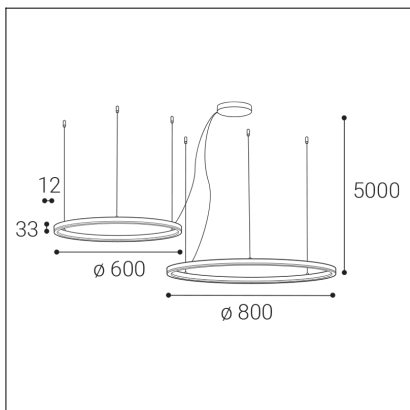

CIRCLE SET 2 P-Z, W

Code:	3274671DT
Color:	WHITE / 9003
Material:	ALUMINIUM/PMMA
Power:	104W
Color temperature:	2700K/3000K/4000K
Lumen output:	9260lm
Efficacy:	89lm/W
Color rendering index:	90+
SDCM:	< 3
Light beam angle:	160°
Light Source:	LED
Dimmable:	TRIAC
LED lifetime:	L80B20 50.000h
Driver:	2x 750 + 1050 mA
Voltage / Frequency:	220-240V AC, 50-60Hz
Dimensions luminaire:	d600+d800x33 mm
Product weight kg:	3.5
Packing carton:	1
Length suspension:	5000 mm
Package dimensions:	870x870x115 mm