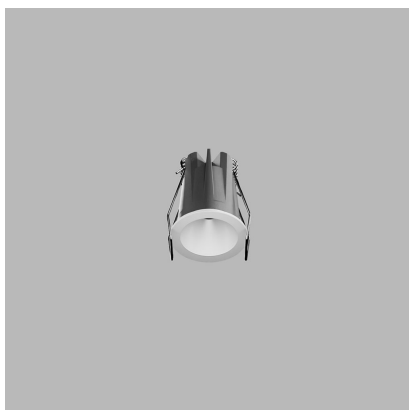

# NINO S, B

<b>Code:</b>	2561053DT
<b>Color:</b>	BLACK / 9005
<b>Material:</b>	ALUMINIUM/PC
<b>Power:</b>	5W
<b>Color temperature:</b>	3000K/3500K/4000K
<b>Lumen output:</b>	350lm
<b>Efficacy:</b>	70lm/W
<b>Color rendering index:</b>	90+
<b>SDCM:</b>	< 3
<b>Light beam angle:</b>	36°
<b>Unified Glare Rating:</b>	< 19
<b>Light Source:</b>	LED
<b>Dimmable:</b>	TRIAC
<b>LED lifetime:</b>	L80B20 50.000h
<b>Driver:</b>	120 mA
<b>Voltage / Frequency:</b>	220-240V AC, 50-60Hz
<b>Dimensions luminaire:</b>	d60x68 mm
<b>Product weight kg:</b>	0.15
<b>Package dimensions:</b>	105x90x70 mm