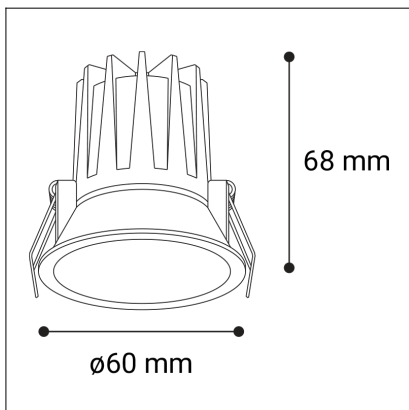

# NINO S, B

<b>Code:</b>	2561053DT
<b>Color:</b>	BLACK / 9005
<b>Material:</b>	ALUMINIUM/PC
<b>Power:</b>	5W
<b>Color temperature:</b>	3000K/3500K/4000K
<b>Lumen output:</b>	350lm
<b>Efficacy:</b>	70lm/W
<b>Color rendering index:</b>	90+
<b>SDCM:</b>	< 3
<b>Light beam angle:</b>	36°
<b>Unified Glare Rating:</b>	< 19
<b>Light Source:</b>	LED
<b>Dimmable:</b>	TRIAC
<b>LED lifetime:</b>	L80B20 50.000h
<b>Driver:</b>	120 mA
<b>Voltage / Frequency:</b>	220-240V AC, 50-60Hz
<b>Dimensions luminaire:</b>	d60x68 mm
<b>Product weight kg:</b>	0.15
<b>Package dimensions:</b>	105x90x70 mm