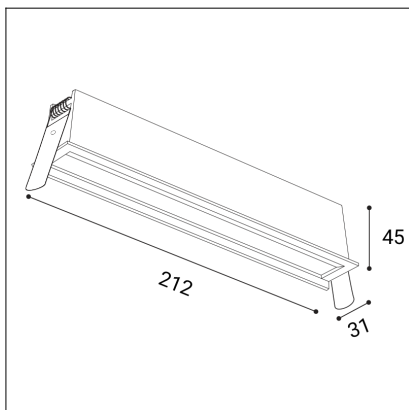

RIVA MINI WW 12, B

| | |
|-------------------------------|----------------------|
| Code: | 2560553D |
| Color: | BLACK / 9005 |
| Material: | ALUMINIUM/PC |
| Power: | 20W |
| Color temperature: | 3000K/3500K/4000K |
| Lumen output: | 1600lm |
| Efficacy: | 80lm/W |
| Color rendering index: | 90+ |
| SDCM: | < 3 |
| Light beam angle: | AS 36° |
| Light Source: | LED |
| Dimmable: | DALI/PUSH |
| LED lifetime: | L80B20 50.000h |
| Driver: | 500 mA |
| Voltage / Frequency: | 220-240V AC, 50-60Hz |
| Dimensions luminaire: | 212x31x45 mm |
| Installation hole: | 207 x 27 mm |
| Product weight kg: | 0.35 |
| Package dimensions: | 265x60x55 mm |