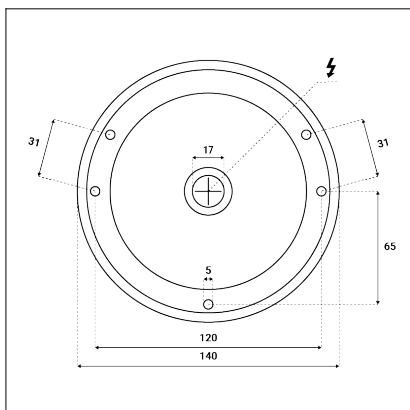

ZETA ON M, CF

| | |
|-------------------------------|----------------------|
| Code: | 1480358D |
| Color: | COFFEE / 8025 |
| Material: | ALUMINIUM/PMMA |
| Power: | 15W |
| Color temperature: | 3000K/3500K/4000K |
| Lumen output: | 1350lm |
| Efficacy: | 90lm/W |
| Color rendering index: | 90+ |
| SDCM: | < 3 |
| Light beam angle: | 90° |
| Light Source: | LED |
| Dimmable: | DALI/PUSH |
| LED lifetime: | L80B20 50.000h |
| Driver: | 350 mA |
| Voltage / Frequency: | 220-240V AC, 50-60Hz |
| Dimensions luminaire: | d140x70 mm |
| Product weight kg: | 0.7 |
| Package dimensions: | 150x150x90 mm |
| Remark: | wall mountable - yes |