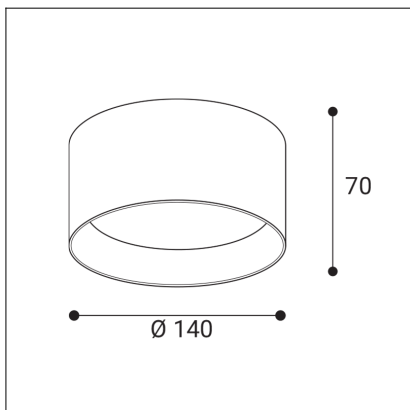

ZETA ON M, CF

| | |
|-------------------------------|----------------------|
| Code: | 1480358D |
| Color: | COFFEE / 8025 |
| Material: | ALUMINIUM/PMMA |
| Power: | 15W |
| Color temperature: | 3000K/3500K/4000K |
| Lumen output: | 1350lm |
| Efficacy: | 90lm/W |
| Color rendering index: | 90+ |
| SDCM: | < 3 |
| Light beam angle: | 90° |
| Light Source: | LED |
| Dimmable: | DALI/PUSH |
| LED lifetime: | L80B20 50.000h |
| Driver: | 350 mA |
| Voltage / Frequency: | 220-240V AC, 50-60Hz |
| Dimensions luminaire: | d140x70 mm |
| Product weight kg: | 0.7 |
| Package dimensions: | 150x150x90 mm |
| Remark: | wall mountable - yes |