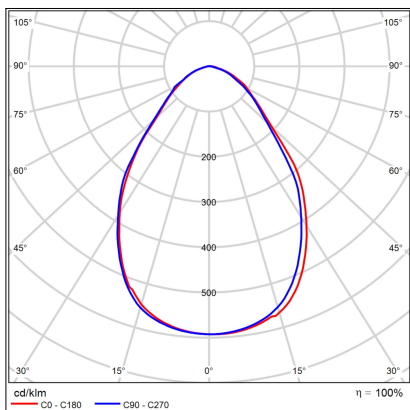

ZETA ON M, CF

| | |
|-------------------------------|----------------------|
| Code: | 1480358D |
| Color: | COFFEE / 8025 |
| Material: | ALUMINIUM/PMMA |
| Power: | 15W |
| Color temperature: | 3000K/3500K/4000K |
| Lumen output: | 1350lm |
| Efficacy: | 90lm/W |
| Color rendering index: | 90+ |
| SDCM: | < 3 |
| Light beam angle: | 90° |
| Light Source: | LED |
| Dimmable: | DALI/PUSH |
| LED lifetime: | L80B20 50.000h |
| Driver: | 350 mA |
| Voltage / Frequency: | 220-240V AC, 50-60Hz |
| Dimensions luminaire: | d140x70 mm |
| Product weight kg: | 0.7 |
| Package dimensions: | 150x150x90 mm |
| Remark: | wall mountable - yes |