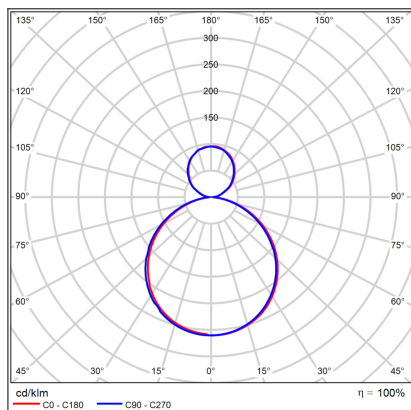

TORO 40 P/N, CF

Code:	1275878DT
Color:	COFFEE / 8025
Material:	ALUMINIUM/PC
Power:	32+8W
Color temperature:	2700K/3000K/4000K
Lumen output:	2400+600lm
Efficacy:	75lm/W
Color rendering index:	90+
SDCM:	< 3
Light beam angle:	160°
Light Source:	LED
Dimmable:	TRIAC
LED lifetime:	L80B20 50.000h
Driver:	900 + 200 mA
Voltage / Frequency:	220-240V AC, 50-60Hz
Dimensions luminaire:	d400x55 + 30 mm
Product weight kg:	2.5
Package dimensions:	440x440x110 mm
Remark:	wall mountable - yes