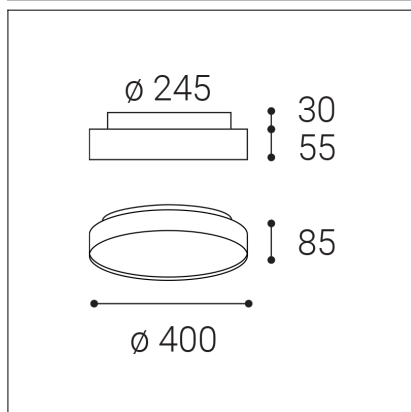

TORO 40 P/N, CF

Code:	1275878DT
Color:	COFFEE / 8025
Material:	ALUMINIUM/PC
Power:	32+8W
Color temperature:	2700K/3000K/4000K
Lumen output:	2400+600lm
Efficacy:	75lm/W
Color rendering index:	90+
SDCM:	< 3
Light beam angle:	160°
Light Source:	LED
Dimmable:	TRIAC
LED lifetime:	L80B20 50.000h
Driver:	900 + 200 mA
Voltage / Frequency:	220-240V AC, 50-60Hz
Dimensions luminaire:	d400x55 + 30 mm
Product weight kg:	2.5
Package dimensions:	440x440x110 mm
Remark:	wall mountable - yes