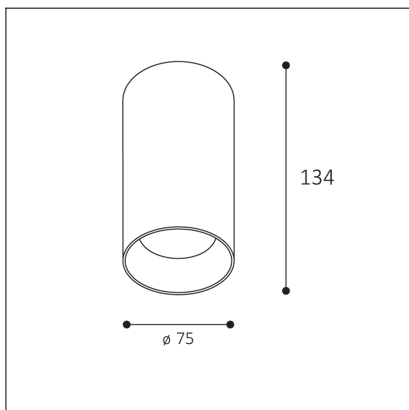

TINY II L, N

Code:	1480526
Color:	NICKEL / 7032
Material:	ALUMINIUM/PMMA
Power:	8W
Color temperature:	2700K
Lumen output:	720lm
Efficacy:	90lm/W
Color rendering index:	90+
SDCM:	< 3
Light beam angle:	38°
Light Source:	LED
Dimmable:	ON/OFF
LED lifetime:	L80 B20 50.000h
Driver:	200 mA
Voltage / Frequency:	220-240V AC, 50-60Hz
Dimensions luminaire:	d75x134 mm
Product weight kg:	0.5
Package dimensions:	80x80x115 mm
Remark:	wall mountable - yes