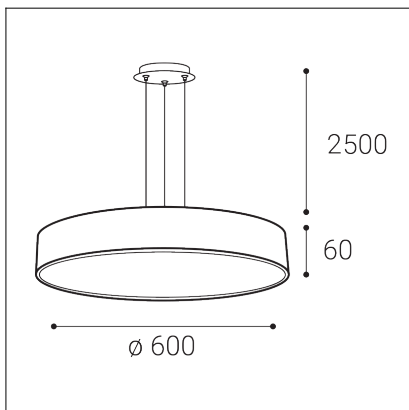

MONO SLIM 60 P-Z, B

Code: 3274373D

Color: BLACK / 9017

Material: METAL/PMMA

Power: 60W

Color temperature: 2700K/3000K/4000K

Lumen output: 4200lm

Efficacy: 70lm/W

Color rendering index: 90+

SDCM: < 3

Light beam angle: 160°

Light Source: LED

Dimmable: DALI/PUSH

LED lifetime: L80B20 50.000h

Driver: 2x 750 mA

Voltage / Frequency: 220-240V AC, 50-60Hz

Dimensions luminaire: d600x60 mm

Product weight kg: 3.8

Packing carton: 1

Length suspension: 2500 mm

Package dimensions: 640x640x85 mm