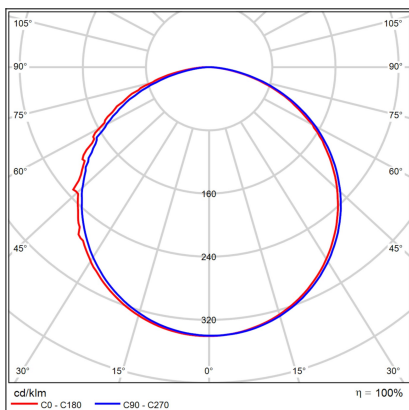

MONO SLIM 60 P-Z, B

Code: 3274373D

Color: BLACK / 9017

Material: METAL/PMMA

Power: 60W

Color temperature: 2700K/3000K/4000K

Lumen output: 4200lm

Efficacy: 70lm/W

Color rendering index: 90+

SDCM: < 3

Light beam angle: 160°

Light Source: LED

Dimmable: DALI/PUSH

LED lifetime: L80B20 50.000h

Driver: 2x 750 mA

Voltage / Frequency: 220-240V AC, 50-60Hz

Dimensions luminaire: d600x60 mm

Product weight kg: 3.8

Packing carton: 1

Length suspension: 2500 mm

Package dimensions: 640x640x85 mm