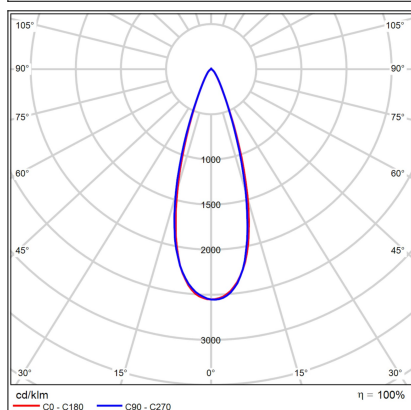

TINY II M Z, B

Code:	3480423D
Color:	BLACK / 9017
Material:	ALUMINIUM/PMMA
Power:	8W
Color temperature:	2700K
Lumen output:	720lm
Efficacy:	90lm/W
Color rendering index:	90+
SDCM:	< 3
Light beam angle:	38°
Light Source:	LED
Dimmable:	DALI/PUSH
LED lifetime:	L80 B20 50.000h
Driver:	200 mA
Voltage / Frequency:	220-240V AC, 50-60Hz
Dimensions luminaire:	d75x95 mm
Product weight kg:	0.6
Length suspension:	2000 mm
Package dimensions:	80x80x115+140x120x70 mm