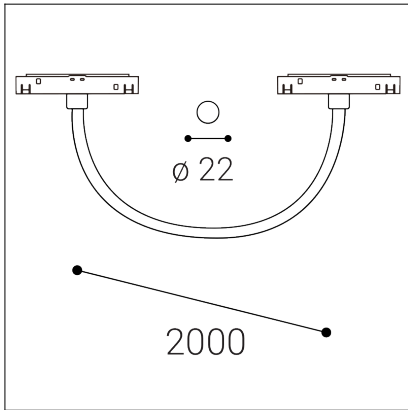

MAG HOSE 200, B

Code: 6301333D
Color: BLACK / 9005
Material: SILICONE
Power: 32W
Color temperature: 3000K
Lumen output: 1920lm
Efficacy: 60lm/W
Color rendering index: 90+
SDCM: < 3
Light beam angle: 360°
Light Source: LED
Dimmable: DALI
LED lifetime: L80B20 50.000h
Voltage / Frequency: 48V DC
Dimensions luminaire: d22x2000 mm
Package dimensions: 730x300x390 mm