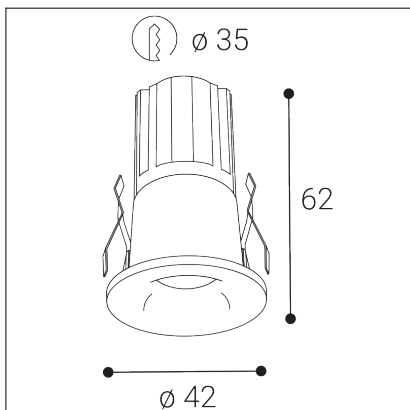

# SPOT MINI C, B

<b>Code:</b>	2050453DT
<b>Color:</b>	BLACK / 9005
<b>Material:</b>	ALUMINIUM/PMMA
<b>Power:</b>	7W
<b>Color temperature:</b>	3000K/3500K/4000K
<b>Lumen output:</b>	490lm
<b>Efficacy:</b>	70lm/W
<b>Color rendering index:</b>	90+
<b>SDCM:</b>	< 3
<b>Light beam angle:</b>	30°
<b>Light Source:</b>	LED
<b>Dimmable:</b>	TRIAC
<b>LED lifetime:</b>	L80B20 50.000h
<b>Driver:</b>	150 mA
<b>Voltage / Frequency:</b>	220-240V AC, 50-60Hz
<b>Dimensions luminaire:</b>	d42x62 mm
<b>Package dimensions:</b>	100x100x130 mm