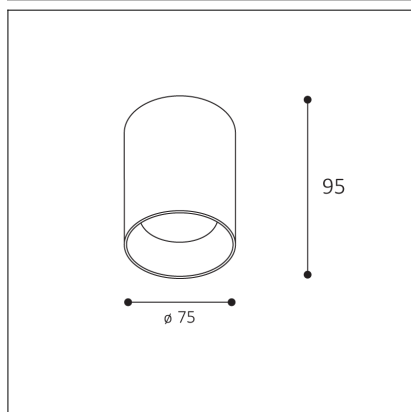

TINY II M, G

Code:	1480457D
Color:	GOLD / 1036
Material:	ALUMINIUM/PMMA
Power:	8W
Color temperature:	3000K/3500K/4000K
Lumen output:	720lm
Efficacy:	90lm/W
Color rendering index:	90+
SDCM:	< 3
Light beam angle:	38°
Light Source:	LED
Dimmable:	DALI/PUSH
LED lifetime:	L80 B20 50.000h
Driver:	200 mA
Voltage / Frequency:	220-240V AC, 50-60Hz
Dimensions luminaire:	d75x95 mm
Product weight kg:	0.4
Package dimensions:	80x80x115 mm
Remark:	wall mountable - yes