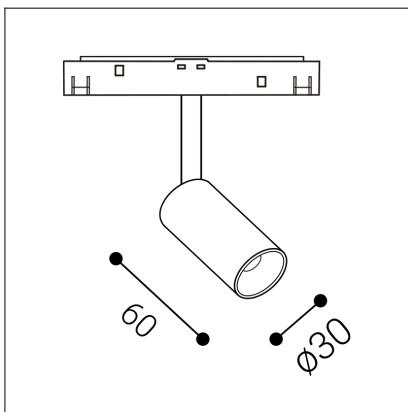

MAGO III XS, W

Code:	6095871
Color:	WHITE / 9003
Material:	ALUMINIUM/PMMA
Color temperature:	2700K/3300K/4000K
Lumen output:	240lm
Efficacy:	80lm/W
Color rendering index:	90+
SDCM:	< 3
Light beam angle:	36°
Light Source:	LED
Dimmable:	ON/OFF
LED lifetime:	L80B20 50.000h
Driver:	120 mA
Voltage / Frequency:	48V DC
Dimensions luminaire:	d30x60 mm
Product weight kg:	0.2
Packing carton:	36
Package dimensions:	195x145x40 mm