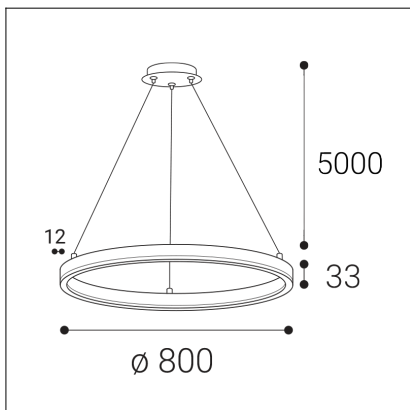

# CIRCLE 80 P-Z, G

<b>Code:</b> 3271077DT
<b>Color:</b> GOLD / 1036
<b>Material:</b> ALUMINIUM/PMMA
<b>Power:</b> 62W
<b>Color temperature:</b> 2700K/3000K/4000K
<b>Lumen output:</b> 5540lm
<b>Efficacy:</b> 89lm/W
<b>Color rendering index:</b> 90+
<b>SDCM:</b> < 3
<b>Light beam angle:</b> 160°
<b>Light Source:</b> LED
<b>Dimmable:</b> TRIAC
<b>LED lifetime:</b> L80B20 50.000h
<b>Driver:</b> 2x 750 mA
<b>Voltage / Frequency:</b> 220-240V AC, 50-60Hz
<b>Dimensions luminaire:</b> d800x33 mm
<b>Product weight kg:</b> 2.2
<b>Packing carton:</b> 1
<b>Length suspension:</b> 5000 mm
<b>Package dimensions:</b> 875x875x115 mm