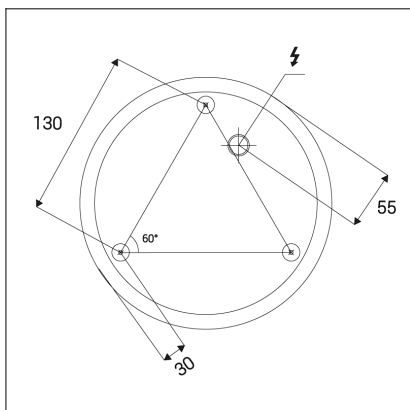

# CIRCLE 80 P-Z, G

<b>Code:</b> 3271077DT
<b>Color:</b> GOLD / 1036
<b>Material:</b> ALUMINIUM/PMMA
<b>Power:</b> 62W
<b>Color temperature:</b> 2700K/3000K/4000K
<b>Lumen output:</b> 5540lm
<b>Efficacy:</b> 89lm/W
<b>Color rendering index:</b> 90+
<b>SDCM:</b> < 3
<b>Light beam angle:</b> 160°
<b>Light Source:</b> LED
<b>Dimmable:</b> TRIAC
<b>LED lifetime:</b> L80B20 50.000h
<b>Driver:</b> 2x 750 mA
<b>Voltage / Frequency:</b> 220-240V AC, 50-60Hz
<b>Dimensions luminaire:</b> d800x33 mm
<b>Product weight kg:</b> 2.2
<b>Packing carton:</b> 1
<b>Length suspension:</b> 5000 mm
<b>Package dimensions:</b> 875x875x115 mm