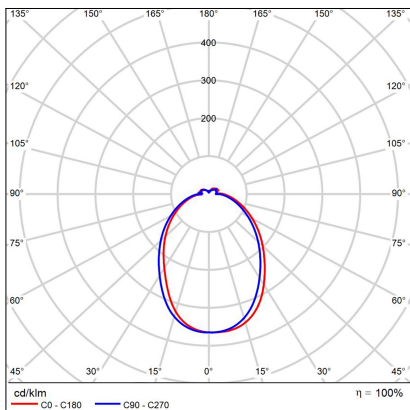

# CIRCLE 80 P-Z, G

<b>Code:</b> 3271077DT
<b>Color:</b> GOLD / 1036
<b>Material:</b> ALUMINIUM/PMMA
<b>Power:</b> 62W
<b>Color temperature:</b> 2700K/3000K/4000K
<b>Lumen output:</b> 5540lm
<b>Efficacy:</b> 89lm/W
<b>Color rendering index:</b> 90+
<b>SDCM:</b> < 3
<b>Light beam angle:</b> 160°
<b>Light Source:</b> LED
<b>Dimmable:</b> TRIAC
<b>LED lifetime:</b> L80B20 50.000h
<b>Driver:</b> 2x 750 mA
<b>Voltage / Frequency:</b> 220-240V AC, 50-60Hz
<b>Dimensions luminaire:</b> d800x33 mm
<b>Product weight kg:</b> 2.2
<b>Packing carton:</b> 1
<b>Length suspension:</b> 5000 mm
<b>Package dimensions:</b> 875x875x115 mm