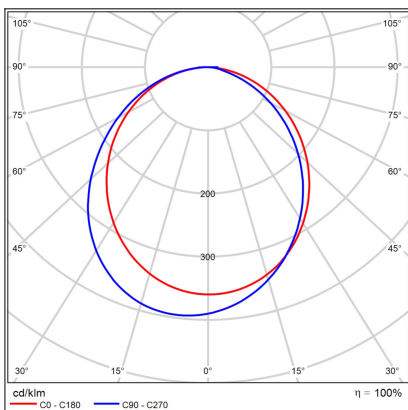

MONO SLIM 40 P-Z, W

Code: 3274271

Color: WHITE / 9003

Material: METAL/PMMA

Power: 30W

Color temperature: 2700K/3000K/4000K

Lumen output: 2100lm

Efficacy: 70lm/W

Color rendering index: 90+

SDCM: < 3

Light beam angle: 160°

Light Source: LED

Dimmable: ON/OFF

LED lifetime: L80B20 50.000h

Driver: 750 mA

Voltage / Frequency: 220-240V AC, 50-60Hz

Dimensions luminaire: d400x60 mm

Product weight kg: 2.5

Packing carton: 1

Length suspension: 2500 mm

Package dimensions: 435x435x85 mm

5
year
warranty