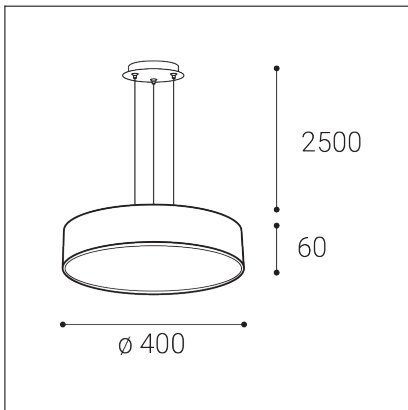

MONO SLIM 40 P-Z, W

Code: 3274271

Color: WHITE / 9003

Material: METAL/PMMA

Power: 30W

Color temperature: 2700K/3000K/4000K

Lumen output: 2100lm

Efficacy: 70lm/W

Color rendering index: 90+

SDCM: < 3

Light beam angle: 160°

Light Source: LED

Dimmable: ON/OFF

LED lifetime: L80B20 50.000h

Driver: 750 mA

Voltage / Frequency: 220-240V AC, 50-60Hz

Dimensions luminaire: d400x60 mm

Product weight kg: 2.5

Packing carton: 1

Length suspension: 2500 mm

Package dimensions: 435x435x85 mm

5
year
warranty