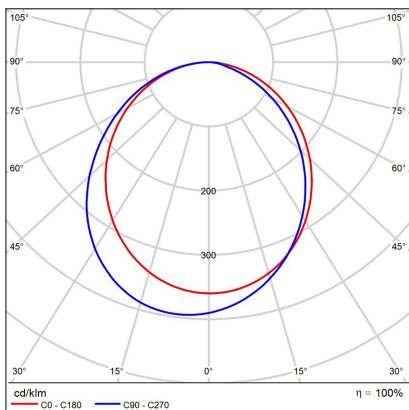

# MILA 40, W

<b>Code:</b>	1272071DT
<b>Color:</b>	WHITE / 9003
<b>Material:</b>	METAL/PMMA
<b>Power:</b>	30W
<b>Color temperature:</b>	2700K/3000K/4000K
<b>Lumen output:</b>	2010lm
<b>Efficacy:</b>	67lm/W
<b>Color rendering index:</b>	90+
<b>SDCM:</b>	< 3
<b>Light beam angle:</b>	160°
<b>Light Source:</b>	LED
<b>Dimmable:</b>	TRIAC
<b>LED lifetime:</b>	L80B20 50.000h
<b>Driver:</b>	950 mA
<b>Voltage / Frequency:</b>	220-240V AC, 50-60Hz
<b>Dimensions luminaire:</b>	d400x100 mm
<b>Product weight kg:</b>	2.2
<b>Package dimensions:</b>	440x440x115 mm