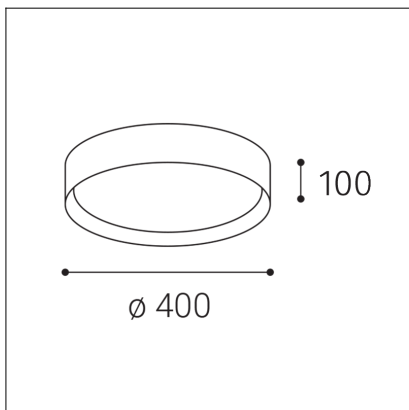

# MILA 40, W

<b>Code:</b>	1272071DT
<b>Color:</b>	WHITE / 9003
<b>Material:</b>	METAL/PMMA
<b>Power:</b>	30W
<b>Color temperature:</b>	2700K/3000K/4000K
<b>Lumen output:</b>	2010lm
<b>Efficacy:</b>	67lm/W
<b>Color rendering index:</b>	90+
<b>SDCM:</b>	< 3
<b>Light beam angle:</b>	160°
<b>Light Source:</b>	LED
<b>Dimmable:</b>	TRIAC
<b>LED lifetime:</b>	L80B20 50.000h
<b>Driver:</b>	950 mA
<b>Voltage / Frequency:</b>	220-240V AC, 50-60Hz
<b>Dimensions luminaire:</b>	d400x100 mm
<b>Product weight kg:</b>	2.2
<b>Package dimensions:</b>	440x440x115 mm