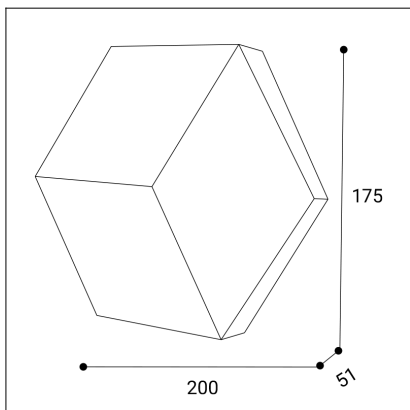

HEXO, B

Code:	4580273
Color:	BLACK / 9004
Material:	ABS
Power:	5W
Color temperature:	2700K/3300K/4000K
Lumen output:	425lm
Efficacy:	85lm/W
Color rendering index:	90+
SDCM:	< 3
Light Source:	LED
Dimmable:	ON/OFF
LED lifetime:	L80B20 50.000h
Driver:	120mA
Voltage / Frequency:	220-240V AC, 50-60Hz
Dimensions luminaire:	200x175x51 mm
Product weight kg:	0.27
Packing carton:	24
Package dimensions:	205x205x52 mm
Remark:	wall mountable - yes