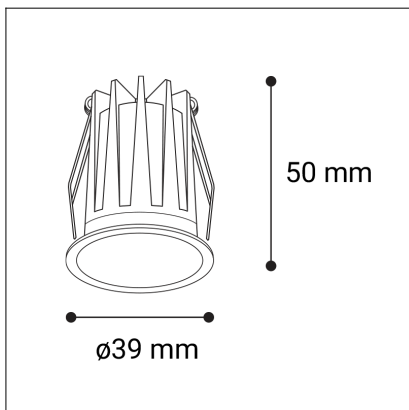

NINO XS, B

Code:	2560953D
Color:	BLACK / 9005
Material:	ALUMINIUM/PC
Power:	3W
Color temperature:	3000K/3500K/4000K
Lumen output:	150lm
Efficacy:	50lm/W
Color rendering index:	90+
SDCM:	< 3
Light beam angle:	38°
Unified Glare Rating:	< 19
Light Source:	LED
Dimmable:	DALI/PUSH
LED lifetime:	L80B20 50.000h
Driver:	300 mA
Voltage / Frequency:	220-240V AC, 50-60Hz
Dimensions luminaire:	d39x50 mm
Product weight kg:	0.15
Package dimensions:	105x65x50 mm