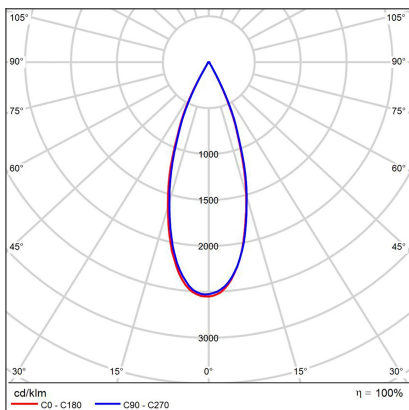

MATRIX 1, B

Code:	6090333D
Color:	BLACK / 9005
Material:	ALUMINIUM/PMMA
Power:	10W
Color temperature:	3000K
Lumen output:	1000lm
Efficacy:	100lm/W
Color rendering index:	90+
SDCM:	< 3
Light beam angle:	36°
Light Source:	LED
Dimmable:	DALI/PUSH
LED lifetime:	L80B20 50.000h
Driver:	250 mA
Voltage / Frequency:	220-240V AC, 50-60Hz
Dimensions luminaire:	d60x180 mm
Product weight kg:	0.63
Package dimensions:	285x110x95 mm
Remark:	Compatible with GLOBAL, STUCCHI, POWERGEAR, EUTRAC, IVELA