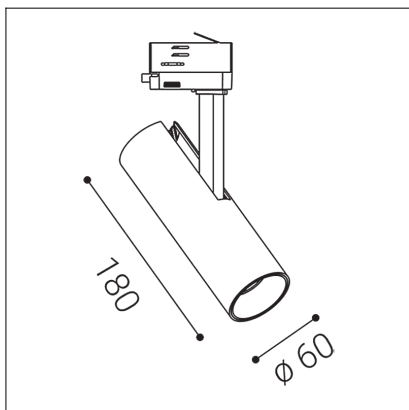

MATRIX 1, B

Code:	6090333D
Color:	BLACK / 9005
Material:	ALUMINIUM/PMMA
Power:	10W
Color temperature:	3000K
Lumen output:	1000lm
Efficacy:	100lm/W
Color rendering index:	90+
SDCM:	< 3
Light beam angle:	36°
Light Source:	LED
Dimmable:	DALI/PUSH
LED lifetime:	L80B20 50.000h
Driver:	250 mA
Voltage / Frequency:	220-240V AC, 50-60Hz
Dimensions luminaire:	d60x180 mm
Product weight kg:	0.63
Package dimensions:	285x110x95 mm
Remark:	Compatible with GLOBAL, STUCCHI, POWERGEAR, EUTRAC, IVELA