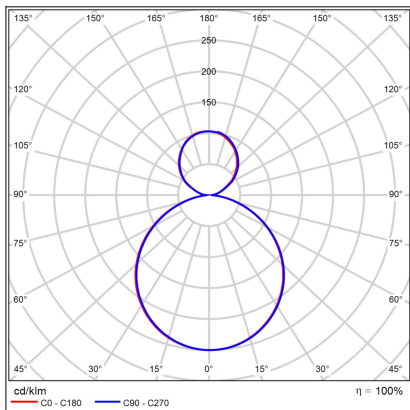

# MOON 60, N

<b>Code:</b> 1274976DT
<b>Color:</b> NICKEL / 7032
<b>Material:</b> METAL/PMMA
<b>Power:</b> 60W (50+10)
<b>Color temperature:</b> 2700K/3000K/4000K
<b>Lumen output:</b> 3500+700lm
<b>Efficacy:</b> 70lm/W
<b>Color rendering index:</b> 90+
<b>SDCM:</b> < 3
<b>Light beam angle:</b> 160°
<b>Light Source:</b> LED
<b>Dimmable:</b> TRIAC
<b>LED lifetime:</b> L80B20 50.000h
<b>Driver:</b> 1200 + 250 mA
<b>Voltage / Frequency:</b> 220-240V AC, 50-60Hz
<b>Dimensions luminaire:</b> d600x70 mm
<b>Product weight kg:</b> 5.5
<b>Package dimensions:</b> 660x660x95 mm
<b>Remark:</b> wall mountable - yes