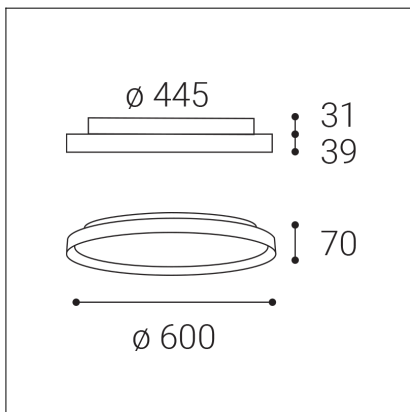

# MOON 60, N

<b>Code:</b> 1274976DT
<b>Color:</b> NICKEL / 7032
<b>Material:</b> METAL/PMMA
<b>Power:</b> 60W (50+10)
<b>Color temperature:</b> 2700K/3000K/4000K
<b>Lumen output:</b> 3500+700lm
<b>Efficacy:</b> 70lm/W
<b>Color rendering index:</b> 90+
<b>SDCM:</b> < 3
<b>Light beam angle:</b> 160°
<b>Light Source:</b> LED
<b>Dimmable:</b> TRIAC
<b>LED lifetime:</b> L80B20 50.000h
<b>Driver:</b> 1200 + 250 mA
<b>Voltage / Frequency:</b> 220-240V AC, 50-60Hz
<b>Dimensions luminaire:</b> d600x70 mm
<b>Product weight kg:</b> 5.5
<b>Package dimensions:</b> 660x660x95 mm
<b>Remark:</b> wall mountable - yes