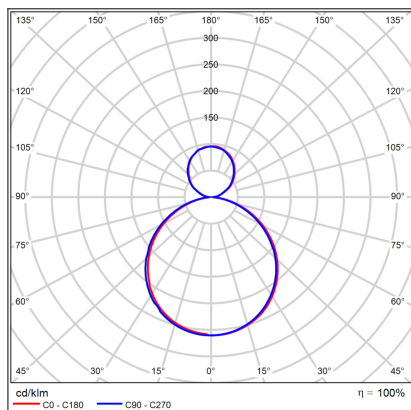

TORO 40 P/N-Z, CF

Code:	3275878
Color:	COFFEE / 8025
Material:	ALUMINIUM/PC
Power:	32+8W
Color temperature:	2700K/3000K/4000K
Lumen output:	2400+600lm
Efficacy:	75lm/W
Color rendering index:	90+
SDCM:	< 3
Light beam angle:	160°
Light Source:	LED
Dimmable:	ON/OFF
LED lifetime:	L80B20 50.000h
Driver:	900 + 200 mA
Voltage / Frequency:	220-240V AC, 50-60Hz
Dimensions luminaire:	d400x55 + 30 mm
Product weight kg:	3.4
Length suspension:	2500 mm
Package dimensions:	440x440x110+270x270x100 mm