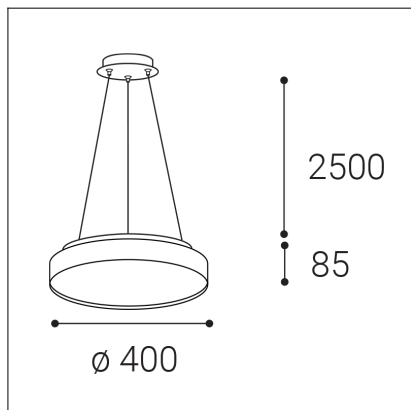

TORO 40 P/N-Z, CF

Code:	3275878
Color:	COFFEE / 8025
Material:	ALUMINIUM/PC
Power:	32+8W
Color temperature:	2700K/3000K/4000K
Lumen output:	2400+600lm
Efficacy:	75lm/W
Color rendering index:	90+
SDCM:	< 3
Light beam angle:	160°
Light Source:	LED
Dimmable:	ON/OFF
LED lifetime:	L80B20 50.000h
Driver:	900 + 200 mA
Voltage / Frequency:	220-240V AC, 50-60Hz
Dimensions luminaire:	d400x55 + 30 mm
Product weight kg:	3.4
Length suspension:	2500 mm
Package dimensions:	440x440x110+270x270x100 mm