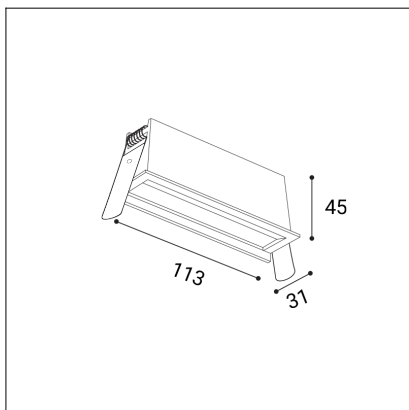

RIVA MINI WW 6, B

| | |
|-------------------------------|----------------------|
| Code: | 2560473DT |
| Color: | BLACK / 9005 |
| Material: | ALUMINIUM/PC |
| Power: | 10W |
| Color temperature: | 2700K/3000K/4000K |
| Lumen output: | 800lm |
| Efficacy: | 80lm/W |
| Color rendering index: | 90+ |
| SDCM: | < 3 |
| Light beam angle: | AS 36° |
| Light Source: | LED |
| Dimmable: | TRIAC |
| LED lifetime: | L80B20 50.000h |
| Driver: | 250 mA |
| Voltage / Frequency: | 220-240V AC, 50-60Hz |
| Dimensions luminaire: | 113x31x45 mm |
| Installation hole: | 108 x 27 mm |
| Product weight kg: | 0.2 |
| Package dimensions: | 135x55x85 mm |