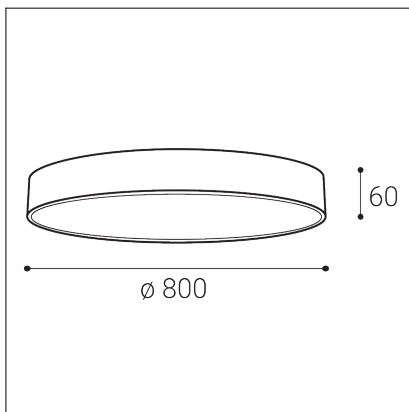

# MONO SLIM 80, W

<b>Code:</b> 1274471D
<b>Color:</b> WHITE / 9003
<b>Material:</b> METAL/PMMA
<b>Power:</b> 80W
<b>Color temperature:</b> 2700K/3000K/4000K
<b>Lumen output:</b> 5600lm
<b>Efficacy:</b> 70lm/W
<b>Color rendering index:</b> 90+
<b>SDCM:</b> < 3
<b>Light beam angle:</b> 160°
<b>Light Source:</b> LED
<b>Dimmable:</b> DALI/PUSH
<b>LED lifetime:</b> L80B20 50.000h
<b>Driver:</b> 2x 950 mA
<b>Voltage / Frequency:</b> 220-240V AC, 50-60Hz
<b>Dimensions luminaire:</b> d800x60 mm
<b>Product weight kg:</b> 5.1
<b>Packing carton:</b> 1
<b>Package dimensions:</b> 840x840x85 mm