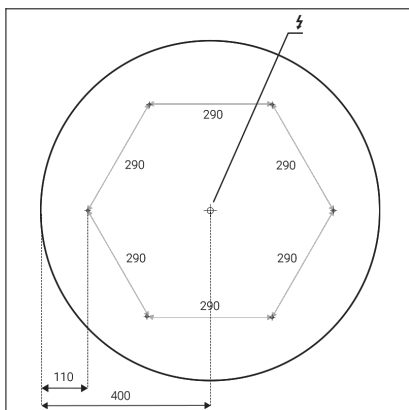

# MONO SLIM 80, W

<b>Code:</b> 1274471D
<b>Color:</b> WHITE / 9003
<b>Material:</b> METAL/PMMA
<b>Power:</b> 80W
<b>Color temperature:</b> 2700K/3000K/4000K
<b>Lumen output:</b> 5600lm
<b>Efficacy:</b> 70lm/W
<b>Color rendering index:</b> 90+
<b>SDCM:</b> < 3
<b>Light beam angle:</b> 160°
<b>Light Source:</b> LED
<b>Dimmable:</b> DALI/PUSH
<b>LED lifetime:</b> L80B20 50.000h
<b>Driver:</b> 2x 950 mA
<b>Voltage / Frequency:</b> 220-240V AC, 50-60Hz
<b>Dimensions luminaire:</b> d800x60 mm
<b>Product weight kg:</b> 5.1
<b>Packing carton:</b> 1
<b>Package dimensions:</b> 840x840x85 mm