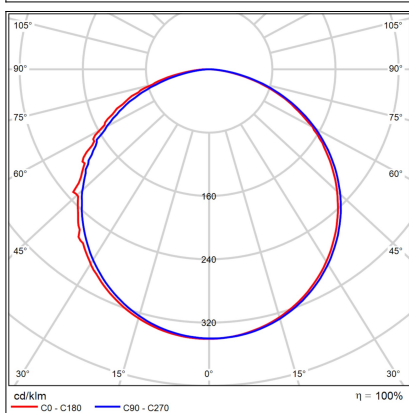

# MONO SLIM 80, W

<b>Code:</b> 1274471D
<b>Color:</b> WHITE / 9003
<b>Material:</b> METAL/PMMA
<b>Power:</b> 80W
<b>Color temperature:</b> 2700K/3000K/4000K
<b>Lumen output:</b> 5600lm
<b>Efficacy:</b> 70lm/W
<b>Color rendering index:</b> 90+
<b>SDCM:</b> < 3
<b>Light beam angle:</b> 160°
<b>Light Source:</b> LED
<b>Dimmable:</b> DALI/PUSH
<b>LED lifetime:</b> L80B20 50.000h
<b>Driver:</b> 2x 950 mA
<b>Voltage / Frequency:</b> 220-240V AC, 50-60Hz
<b>Dimensions luminaire:</b> d800x60 mm
<b>Product weight kg:</b> 5.1
<b>Packing carton:</b> 1
<b>Package dimensions:</b> 840x840x85 mm