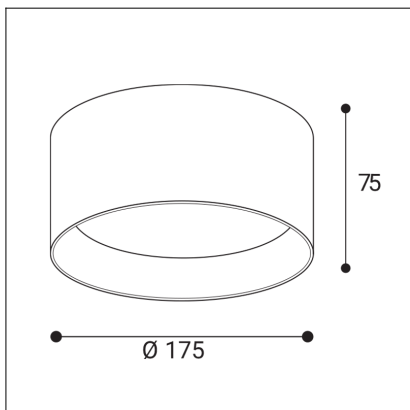

# ZETA ON L, B

<b>Code:</b> 1481453D
<b>Color:</b> BLACK / 9017
<b>Material:</b> ALUMINIUM/PMMA
<b>Power:</b> 20W
<b>Color temperature:</b> 3000K/3500K/4000K
<b>Lumen output:</b> 1800lm
<b>Efficacy:</b> 90lm/W
<b>Color rendering index:</b> 90+
<b>SDCM:</b> < 3
<b>Light beam angle:</b> 90°
<b>Light Source:</b> LED
<b>Dimmable:</b> DALI/PUSH
<b>LED lifetime:</b> L80B20 50.000h
<b>Driver:</b> 500 mA
<b>Voltage / Frequency:</b> 220-240V AC, 50-60Hz
<b>Dimensions luminaire:</b> d175x75 mm
<b>Product weight kg:</b> 0.9
<b>Package dimensions:</b> 190x190x95 mm
<b>Remark:</b> wall mountable - yes