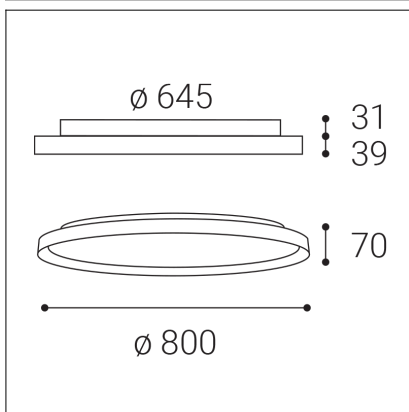

# MOON 80, B

<b>Code:</b>	1275073DT
<b>Color:</b>	BLACK / 9017
<b>Material:</b>	METAL/PMMA
<b>Power:</b>	88W (76+12)
<b>Color temperature:</b>	2700K/3000K/4000K
<b>Lumen output:</b>	5320+840lm
<b>Efficacy:</b>	70lm/W
<b>Color rendering index:</b>	90+
<b>SDCM:</b>	< 3
<b>Light beam angle:</b>	160°
<b>Light Source:</b>	LED
<b>Dimmable:</b>	TRIAC
<b>LED lifetime:</b>	L80B20 50.000h
<b>Driver:</b>	2x 950 + 300 mA
<b>Voltage / Frequency:</b>	220-240V AC, 50-60Hz
<b>Dimensions luminaire:</b>	d800x70 mm
<b>Product weight kg:</b>	8.9
<b>Package dimensions:</b>	860x860x95 mm
<b>Remark:</b>	wall mountable - yes