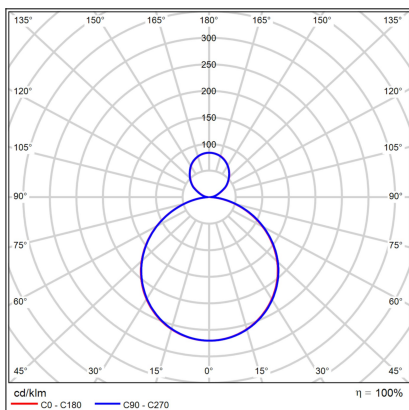

# MOON 80, B

<b>Code:</b>	1275073DT
<b>Color:</b>	BLACK / 9017
<b>Material:</b>	METAL/PMMA
<b>Power:</b>	88W (76+12)
<b>Color temperature:</b>	2700K/3000K/4000K
<b>Lumen output:</b>	5320+840lm
<b>Efficacy:</b>	70lm/W
<b>Color rendering index:</b>	90+
<b>SDCM:</b>	< 3
<b>Light beam angle:</b>	160°
<b>Light Source:</b>	LED
<b>Dimmable:</b>	TRIAC
<b>LED lifetime:</b>	L80B20 50.000h
<b>Driver:</b>	2x 950 + 300 mA
<b>Voltage / Frequency:</b>	220-240V AC, 50-60Hz
<b>Dimensions luminaire:</b>	d800x70 mm
<b>Product weight kg:</b>	8.9
<b>Package dimensions:</b>	860x860x95 mm
<b>Remark:</b>	wall mountable - yes