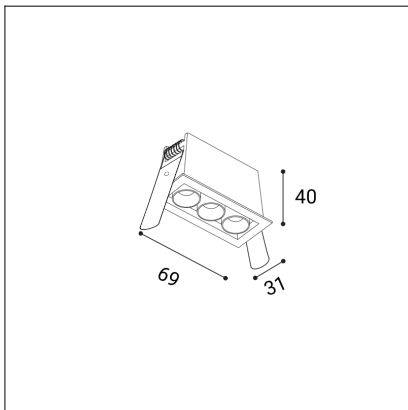

RIVA MINI 3, W

Code: 2560151
Color: WHITE / 9003
Material: ALUMINIUM/PC
Power: 6W
Color temperature: 3000K/3500K/4000K
Lumen output: 480lm
Efficacy: 80lm/W
Color rendering index: 90+
SDCM: < 3
Light beam angle: 38°
Light Source: LED
Dimmable: ON/OFF
LED lifetime: L80B20 50.000h
Driver: 250 mA
Voltage / Frequency: 220-240V AC, 50-60Hz
Dimensions luminaire: 69x31x40 mm
Installation hole: 65 x 27 mm
Product weight kg: 0.15
Packing carton: 60
Package dimensions: 135x60x55 mm