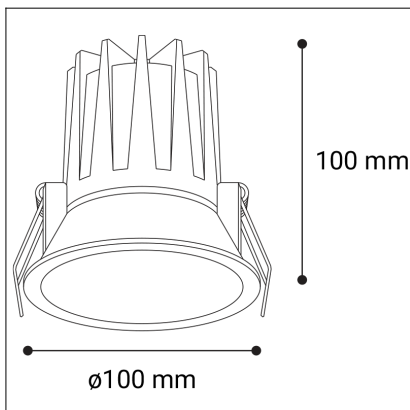

# NINO L, B

<b>Code:</b> 2561253DT
<b>Color:</b> BLACK / 9005
<b>Material:</b> ALUMINIUM/PC
<b>Power:</b> 15W
<b>Color temperature:</b> 3000K/3500K/4000K
<b>Lumen output:</b> 1050lm
<b>Efficacy:</b> 70lm/W
<b>Color rendering index:</b> 90+
<b>SDCM:</b> < 3
<b>Light beam angle:</b> 40°
<b>Unified Glare Rating:</b> < 19
<b>Light Source:</b> LED
<b>Dimmable:</b> TRIAC
<b>LED lifetime:</b> L80B20 50.000h
<b>Driver:</b> 350 mA
<b>Voltage / Frequency:</b> 220-240V AC, 50-60Hz
<b>Dimensions luminaire:</b> d100x100 mm
<b>Product weight kg:</b> 0.3
<b>Package dimensions:</b> 120x120x125 mm