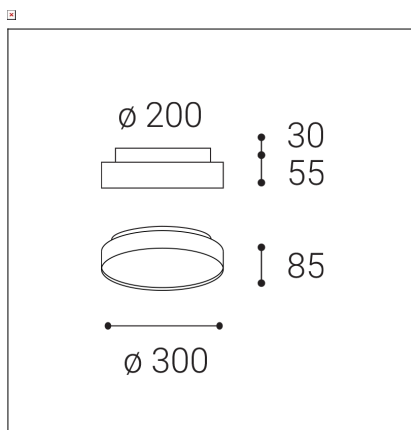

TORO 30 P/N, CF

Code:	1276678
Color:	COFFEE / 8025
Material:	ALUMINIUM/PC
Power:	20+5W
Color temperature:	2700K/3000K/4000K
Lumen output:	1500+375lm
Efficacy:	75lm/W
Color rendering index:	90+
SDCM:	< 3
Light beam angle:	160°
Light Source:	LED
Dimmable:	ON/OFF
LED lifetime:	L80B20 50.000h
Driver:	500 + 135 mA
Voltage / Frequency:	220-240V AC, 50-60Hz
Dimensions luminaire:	d300x55 + 30 mm
Product weight kg:	2
Package dimensions:	340x340x110 mm
Remark:	wall mountable - yes