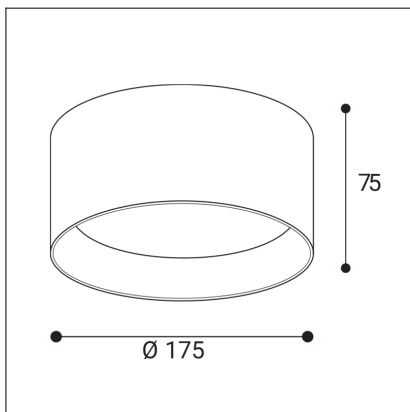

# ZETA ON L, N

<b>Code:</b>	1481426D
<b>Color:</b>	NICKEL / 7032
<b>Material:</b>	ALUMINIUM/PMMA
<b>Power:</b>	20W
<b>Color temperature:</b>	2700K
<b>Lumen output:</b>	1800lm
<b>Efficacy:</b>	90lm/W
<b>Color rendering index:</b>	90+
<b>SDCM:</b>	< 3
<b>Light beam angle:</b>	90°
<b>Light Source:</b>	LED
<b>Dimmable:</b>	DALI/PUSH
<b>LED lifetime:</b>	L80B20 50.000h
<b>Driver:</b>	500 mA
<b>Voltage / Frequency:</b>	220-240V AC, 50-60Hz
<b>Dimensions luminaire:</b>	d175x75 mm
<b>Product weight kg:</b>	0.9
<b>Package dimensions:</b>	190x190x95 mm
<b>Remark:</b>	wall mountable - yes