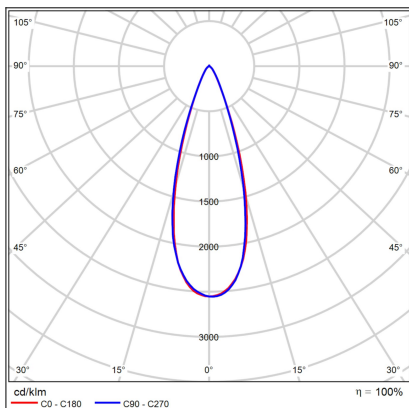

# TINY II L Z, G

<b>Code:</b>	3480557D
<b>Color:</b>	GOLD / 1036
<b>Material:</b>	ALUMINIUM/PMMA
<b>Power:</b>	8W
<b>Color temperature:</b>	3000K/3500K/4000K
<b>Lumen output:</b>	720lm
<b>Efficacy:</b>	90lm/W
<b>Color rendering index:</b>	90+
<b>SDCM:</b>	< 3
<b>Light beam angle:</b>	38°
<b>Light Source:</b>	LED
<b>Dimmable:</b>	DALI/PUSH
<b>LED lifetime:</b>	L80 B20 50.000h
<b>Driver:</b>	200 mA
<b>Voltage / Frequency:</b>	220-240V AC, 50-60Hz
<b>Dimensions luminaire:</b>	d75x134 mm
<b>Product weight kg:</b>	0.6
<b>Length suspension:</b>	2000 mm
<b>Package dimensions:</b>	80x80x115+140x120x70 mm