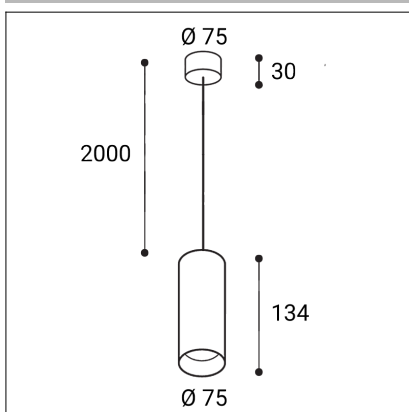

# TINY II L Z, G

<b>Code:</b>	3480557D
<b>Color:</b>	GOLD / 1036
<b>Material:</b>	ALUMINIUM/PMMA
<b>Power:</b>	8W
<b>Color temperature:</b>	3000K/3500K/4000K
<b>Lumen output:</b>	720lm
<b>Efficacy:</b>	90lm/W
<b>Color rendering index:</b>	90+
<b>SDCM:</b>	< 3
<b>Light beam angle:</b>	38°
<b>Light Source:</b>	LED
<b>Dimmable:</b>	DALI/PUSH
<b>LED lifetime:</b>	L80 B20 50.000h
<b>Driver:</b>	200 mA
<b>Voltage / Frequency:</b>	220-240V AC, 50-60Hz
<b>Dimensions luminaire:</b>	d75x134 mm
<b>Product weight kg:</b>	0.6
<b>Length suspension:</b>	2000 mm
<b>Package dimensions:</b>	80x80x115+140x120x70 mm