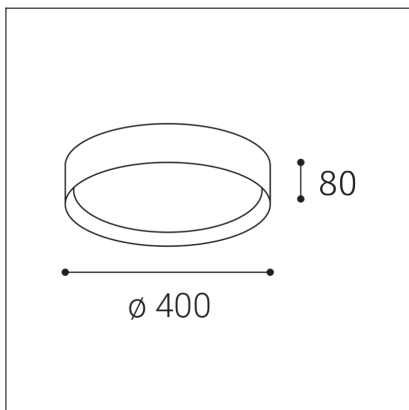

MILA 40, W

Code:	1272071
Color:	WHITE / 9003
Material:	METAL/PMMA
Power:	30W
Color temperature:	2700K/3000K/4000K
Lumen output:	2010lm
Efficacy:	67lm/W
Color rendering index:	90+
SDCM:	< 3
Light beam angle:	160°
Light Source:	LED
Dimmable:	ON/OFF
LED lifetime:	L80B20 50.000h
Driver:	950 mA
Voltage / Frequency:	220-240V AC, 50-60Hz
Dimensions luminaire:	d400x80 mm
Product weight kg:	2.2
Package dimensions:	440x440x115 mm