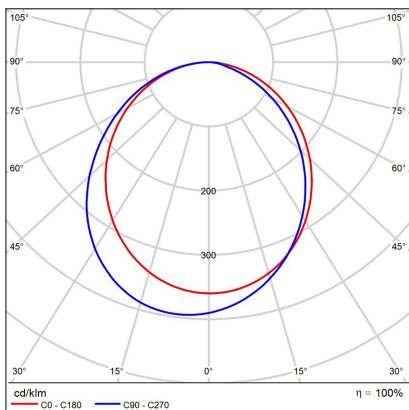

MILA 40, W

Code:	1272071
Color:	WHITE / 9003
Material:	METAL/PMMA
Power:	30W
Color temperature:	2700K/3000K/4000K
Lumen output:	2010lm
Efficacy:	67lm/W
Color rendering index:	90+
SDCM:	< 3
Light beam angle:	160°
Light Source:	LED
Dimmable:	ON/OFF
LED lifetime:	L80B20 50.000h
Driver:	950 mA
Voltage / Frequency:	220-240V AC, 50-60Hz
Dimensions luminaire:	d400x80 mm
Product weight kg:	2.2
Package dimensions:	440x440x115 mm