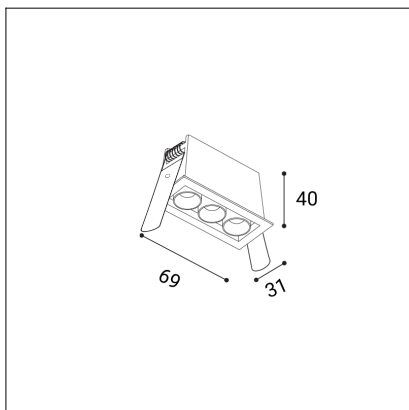

RIVA MINI 3, B

Code:	2560153
Color:	BLACK / 9005
Material:	ALUMINIUM/PC
Power:	6W
Color temperature:	3000K/3500K/4000K
Lumen output:	480lm
Efficacy:	80lm/W
Color rendering index:	90+
SDCM:	< 3
Light beam angle:	38°
Light Source:	LED
Dimmable:	ON/OFF
LED lifetime:	L80B20 50.000h
Driver:	250 mA
Voltage / Frequency:	220-240V AC, 50-60Hz
Dimensions luminaire:	69x31x40 mm
Installation hole:	65 x 27 mm
Product weight kg:	0.15
Packing carton:	60
Package dimensions:	135x60x55 mm