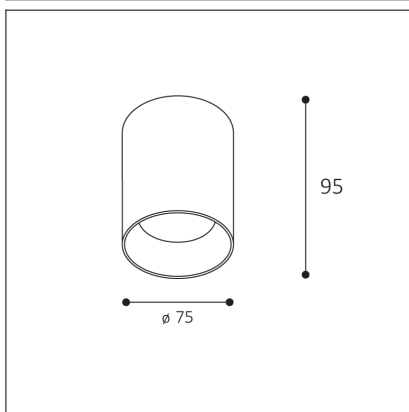

TINY II M, CF

Code:	1480428D
Color:	COFFEE / 8025
Material:	ALUMINIUM/PMMA
Power:	8W
Color temperature:	2700K
Lumen output:	720lm
Efficacy:	90lm/W
Color rendering index:	90+
SDCM:	< 3
Light beam angle:	38°
Light Source:	LED
Dimmable:	DALI/PUSH
LED lifetime:	L80 B20 50.000h
Driver:	200 mA
Voltage / Frequency:	220-240V AC, 50-60Hz
Dimensions luminaire:	d75x95 mm
Product weight kg:	0.4
Package dimensions:	80x80x115 mm
Remark:	wall mountable - yes