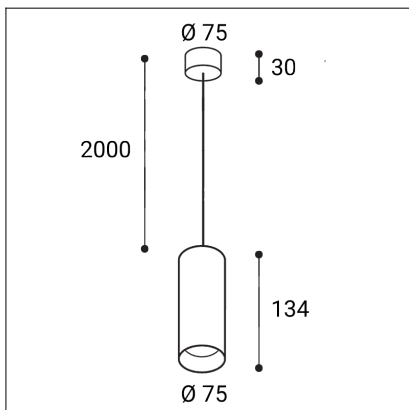

TINY II L Z, W

Code:	3480521DT
Color:	WHITE / 9016
Material:	ALUMINIUM/PMMA
Power:	11W
Color temperature:	2700K
Lumen output:	970lm
Efficacy:	90lm/W
Color rendering index:	90+
SDCM:	< 3
Light beam angle:	38°
Light Source:	LED
Dimmable:	TRIAC
LED lifetime:	L80 B20 50.000h
Driver:	260 mA
Voltage / Frequency:	220-240V AC, 50-60Hz
Dimensions luminaire:	d75x134 mm
Product weight kg:	0.6
Length suspension:	2000 mm
Package dimensions:	80x80x115+140x120x70 mm