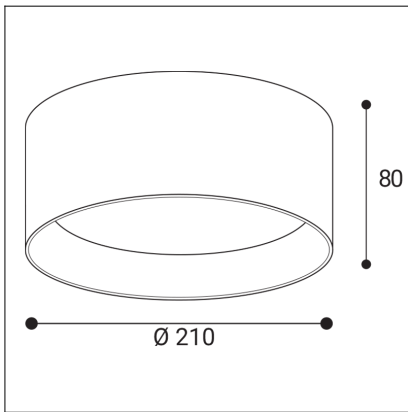

ZETA ON XL, G

| | |
|-------------------------------|--|
| Code: | 1481527DT |
| Color: | GOLD / 1036 |
| Material: | ALUMINIUM/PMMA |
| Power: | 20-25W |
| Color temperature: | 2700K |
| Lumen output: | 1800-2250lm |
| Efficacy: | 90lm/W |
| Color rendering index: | 90+ |
| SDCM: | < 3 |
| Light beam angle: | 90° |
| Light Source: | LED |
| Dimmable: | TRIAC |
| LED lifetime: | L80B20 50.000h |
| Driver: | 500-600 mA |
| Voltage / Frequency: | 220-240V AC, 50-60Hz |
| Dimensions luminaire: | d210x80 mm |
| Product weight kg: | 1.1 |
| Package dimensions: | 220x220x110 mm |
| Remark: | wall mountable - yes / switching driver 20-23-25W |