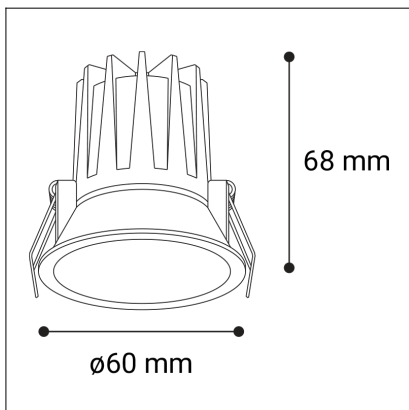

# NINO S, W

<b>Code:</b> 2561051D
<b>Color:</b> WHITE / 9003
<b>Material:</b> ALUMINIUM/PC
<b>Power:</b> 5W
<b>Color temperature:</b> 3000K/3500K/4000K
<b>Lumen output:</b> 350lm
<b>Efficacy:</b> 70lm/W
<b>Color rendering index:</b> 90+
<b>SDCM:</b> < 3
<b>Light beam angle:</b> 36°
<b>Unified Glare Rating:</b> < 19
<b>Light Source:</b> LED
<b>Dimmable:</b> DALI/PUSH
<b>LED lifetime:</b> L80B20 50.000h
<b>Driver:</b> 100 mA
<b>Voltage / Frequency:</b> 220-240V AC, 50-60Hz
<b>Dimensions luminaire:</b> d60x68 mm
<b>Product weight kg:</b> 0.15
<b>Package dimensions:</b> 105x90x70 mm