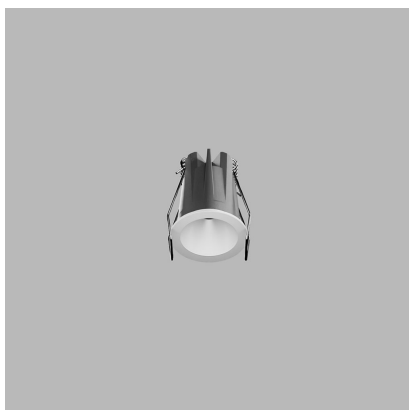

# NINO S, W

<b>Code:</b> 2561051D
<b>Color:</b> WHITE / 9003
<b>Material:</b> ALUMINIUM/PC
<b>Power:</b> 5W
<b>Color temperature:</b> 3000K/3500K/4000K
<b>Lumen output:</b> 350lm
<b>Efficacy:</b> 70lm/W
<b>Color rendering index:</b> 90+
<b>SDCM:</b> < 3
<b>Light beam angle:</b> 36°
<b>Unified Glare Rating:</b> < 19
<b>Light Source:</b> LED
<b>Dimmable:</b> DALI/PUSH
<b>LED lifetime:</b> L80B20 50.000h
<b>Driver:</b> 100 mA
<b>Voltage / Frequency:</b> 220-240V AC, 50-60Hz
<b>Dimensions luminaire:</b> d60x68 mm
<b>Product weight kg:</b> 0.15
<b>Package dimensions:</b> 105x90x70 mm