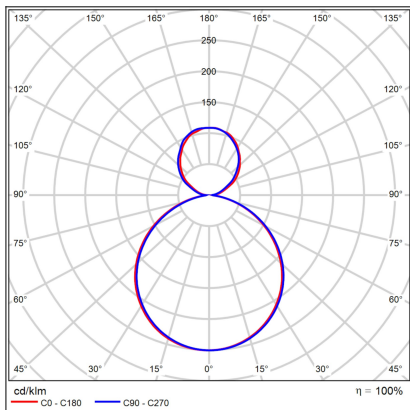

MOON 40 P/N-Z, BCH

Code:	32748737
Color:	BLACK/CHAMPAGNE / 9017/1036
Material:	METAL/PMMA
Power:	36W (30+6)
Color temperature:	2700K/3000K/4000K
Lumen output:	2100+420lm
Efficacy:	70lm/W
Color rendering index:	90+
SDCM:	< 3
Light beam angle:	160°
Light Source:	LED
Dimmable:	ON/OFF
LED lifetime:	L80B20 50.000h
Driver:	750 + 160 mA
Voltage / Frequency:	220-240V AC, 50-60Hz
Dimensions luminaire:	d400x70 mm
Product weight kg:	3.9
Length suspension:	2500 mm
Package dimensions:	460x460x95+270x270x100 mm