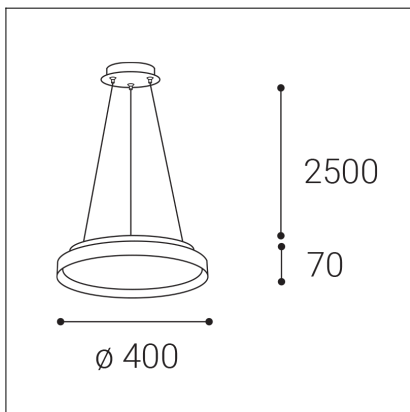

MOON 40 P/N-Z, BCH

Code:	32748737
Color:	BLACK/CHAMPAGNE / 9017/1036
Material:	METAL/PMMA
Power:	36W (30+6)
Color temperature:	2700K/3000K/4000K
Lumen output:	2100+420lm
Efficacy:	70lm/W
Color rendering index:	90+
SDCM:	< 3
Light beam angle:	160°
Light Source:	LED
Dimmable:	ON/OFF
LED lifetime:	L80B20 50.000h
Driver:	750 + 160 mA
Voltage / Frequency:	220-240V AC, 50-60Hz
Dimensions luminaire:	d400x70 mm
Product weight kg:	3.9
Length suspension:	2500 mm
Package dimensions:	460x460x95+270x270x100 mm