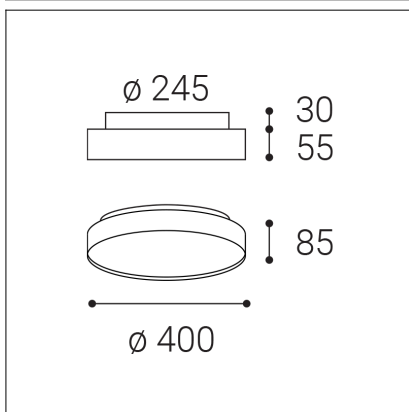

TORO 40 P/N, CF

Code: 1275878D
Color: COFFEE / 8025
Material: ALUMINIUM/PC
Power: 32+8W
Color temperature: 2700K/3000K/4000K
Lumen output: 2400+600lm
Efficacy: 75lm/W
Color rendering index: 90+
SDCM: < 3
Light beam angle: 160°
Light Source: LED
Dimmable: DALI/PUSH
LED lifetime: L80B20 50.000h
Driver: 900 + 200 mA
Voltage / Frequency: 220-240V AC, 50-60Hz
Dimensions luminaire: d400x55 + 30 mm
Product weight kg: 2.5
Package dimensions: 440x440x110 mm
Remark: wall mountable - yes