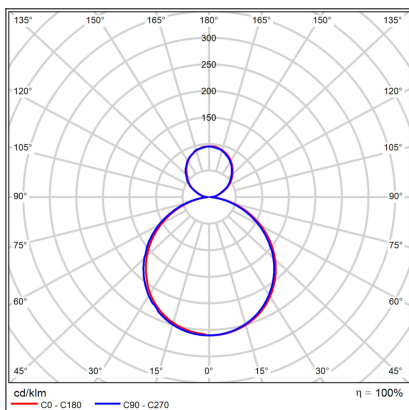

TORO 40 P/N, CF

Code: 1275878D
Color: COFFEE / 8025
Material: ALUMINIUM/PC
Power: 32+8W
Color temperature: 2700K/3000K/4000K
Lumen output: 2400+600lm
Efficacy: 75lm/W
Color rendering index: 90+
SDCM: < 3
Light beam angle: 160°
Light Source: LED
Dimmable: DALI/PUSH
LED lifetime: L80B20 50.000h
Driver: 900 + 200 mA
Voltage / Frequency: 220-240V AC, 50-60Hz
Dimensions luminaire: d400x55 + 30 mm
Product weight kg: 2.5
Package dimensions: 440x440x110 mm
Remark: wall mountable - yes