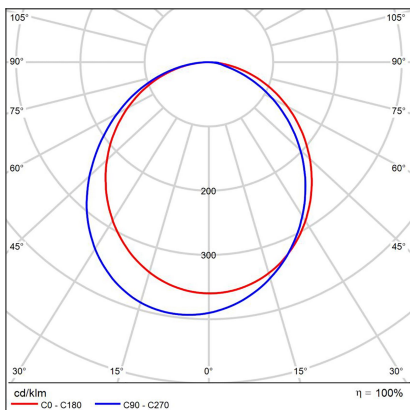

# MILA 40, B

<b>Code:</b>	1272073
<b>Color:</b>	BLACK / 9017
<b>Material:</b>	METAL/PMMA
<b>Power:</b>	30W
<b>Color temperature:</b>	2700K/3000K/4000K
<b>Lumen output:</b>	2010lm
<b>Efficacy:</b>	67lm/W
<b>Color rendering index:</b>	90+
<b>SDCM:</b>	< 3
<b>Light beam angle:</b>	160°
<b>Light Source:</b>	LED
<b>Dimmable:</b>	ON/OFF
<b>LED lifetime:</b>	L80B20 50.000h
<b>Driver:</b>	950 mA
<b>Voltage / Frequency:</b>	220-240V AC, 50-60Hz
<b>Dimensions luminaire:</b>	d400x80 mm
<b>Product weight kg:</b>	2.2
<b>Package dimensions:</b>	440x440x115 mm