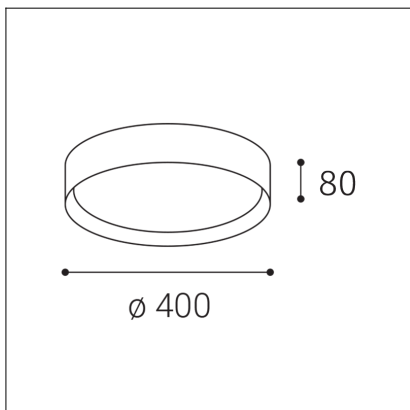

# MILA 40, B

<b>Code:</b>	1272073
<b>Color:</b>	BLACK / 9017
<b>Material:</b>	METAL/PMMA
<b>Power:</b>	30W
<b>Color temperature:</b>	2700K/3000K/4000K
<b>Lumen output:</b>	2010lm
<b>Efficacy:</b>	67lm/W
<b>Color rendering index:</b>	90+
<b>SDCM:</b>	< 3
<b>Light beam angle:</b>	160°
<b>Light Source:</b>	LED
<b>Dimmable:</b>	ON/OFF
<b>LED lifetime:</b>	L80B20 50.000h
<b>Driver:</b>	950 mA
<b>Voltage / Frequency:</b>	220-240V AC, 50-60Hz
<b>Dimensions luminaire:</b>	d400x80 mm
<b>Product weight kg:</b>	2.2
<b>Package dimensions:</b>	440x440x115 mm