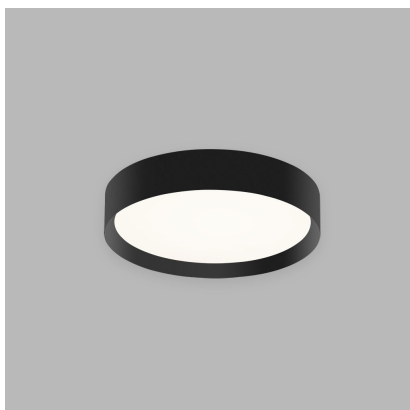

# MILA 40, B

<b>Code:</b>	1272073
<b>Color:</b>	BLACK / 9017
<b>Material:</b>	METAL/PMMA
<b>Power:</b>	30W
<b>Color temperature:</b>	2700K/3000K/4000K
<b>Lumen output:</b>	2010lm
<b>Efficacy:</b>	67lm/W
<b>Color rendering index:</b>	90+
<b>SDCM:</b>	< 3
<b>Light beam angle:</b>	160°
<b>Light Source:</b>	LED
<b>Dimmable:</b>	ON/OFF
<b>LED lifetime:</b>	L80B20 50.000h
<b>Driver:</b>	950 mA
<b>Voltage / Frequency:</b>	220-240V AC, 50-60Hz
<b>Dimensions luminaire:</b>	d400x80 mm
<b>Product weight kg:</b>	2.2
<b>Package dimensions:</b>	440x440x115 mm