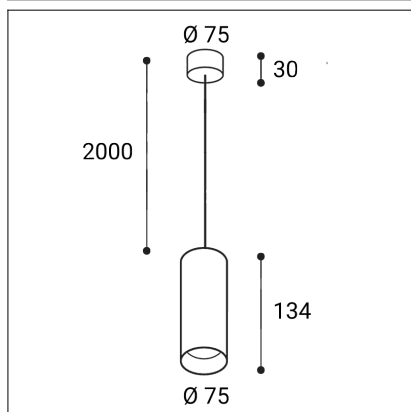

# TINY II L Z, CF

<b>Code:</b>	3480528D
<b>Color:</b>	COFFEE / 8025
<b>Material:</b>	ALUMINIUM/PMMA
<b>Power:</b>	8W
<b>Color temperature:</b>	2700K
<b>Lumen output:</b>	720lm
<b>Efficacy:</b>	90lm/W
<b>Color rendering index:</b>	90+
<b>SDCM:</b>	< 3
<b>Light beam angle:</b>	38°
<b>Light Source:</b>	LED
<b>Dimmable:</b>	DALI/PUSH
<b>LED lifetime:</b>	L80 B20 50.000h
<b>Driver:</b>	200 mA
<b>Voltage / Frequency:</b>	220-240V AC, 50-60Hz
<b>Dimensions luminaire:</b>	d75x134 mm
<b>Product weight kg:</b>	0.6
<b>Length suspension:</b>	2000 mm
<b>Package dimensions:</b>	80x80x115+140x120x70 mm