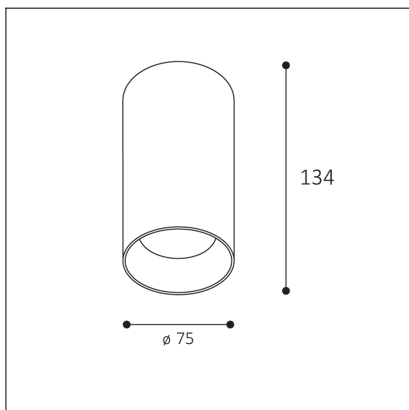

TINY II L, CF

Code: 1480528
Color: COFFEE / 8025
Material: ALUMINIUM/PMMA
Power: 8W
Color temperature: 2700K
Lumen output: 720lm
Efficacy: 90lm/W
Color rendering index: 90+
SDCM: < 3
Light beam angle: 38°
Light Source: LED
Dimmable: ON/OFF
LED lifetime: L80 B20 50.000h
Driver: 200 mA
Voltage / Frequency: 220-240V AC, 50-60Hz
Dimensions luminaire: d75x134 mm
Product weight kg: 0.5
Package dimensions: 80x80x115 mm
Remark: wall mountable - yes