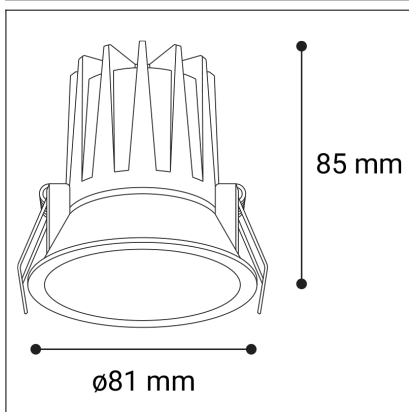

NINO M, W

Code:	2561171DT
Color:	WHITE / 9003
Material:	ALUMINIUM/PC
Power:	9W
Color temperature:	2700K/3000K/4000K
Lumen output:	630lm
Efficacy:	70lm/W
Color rendering index:	90+
SDCM:	< 3
Light beam angle:	36°
Unified Glare Rating:	< 19
Light Source:	LED
Dimmable:	TRIAC
LED lifetime:	L80B20 50.000h
Driver:	200 mA
Voltage / Frequency:	220-240V AC, 50-60Hz
Dimensions luminaire:	d81x85 mm
Product weight kg:	0.2
Package dimensions:	105x90x70 mm